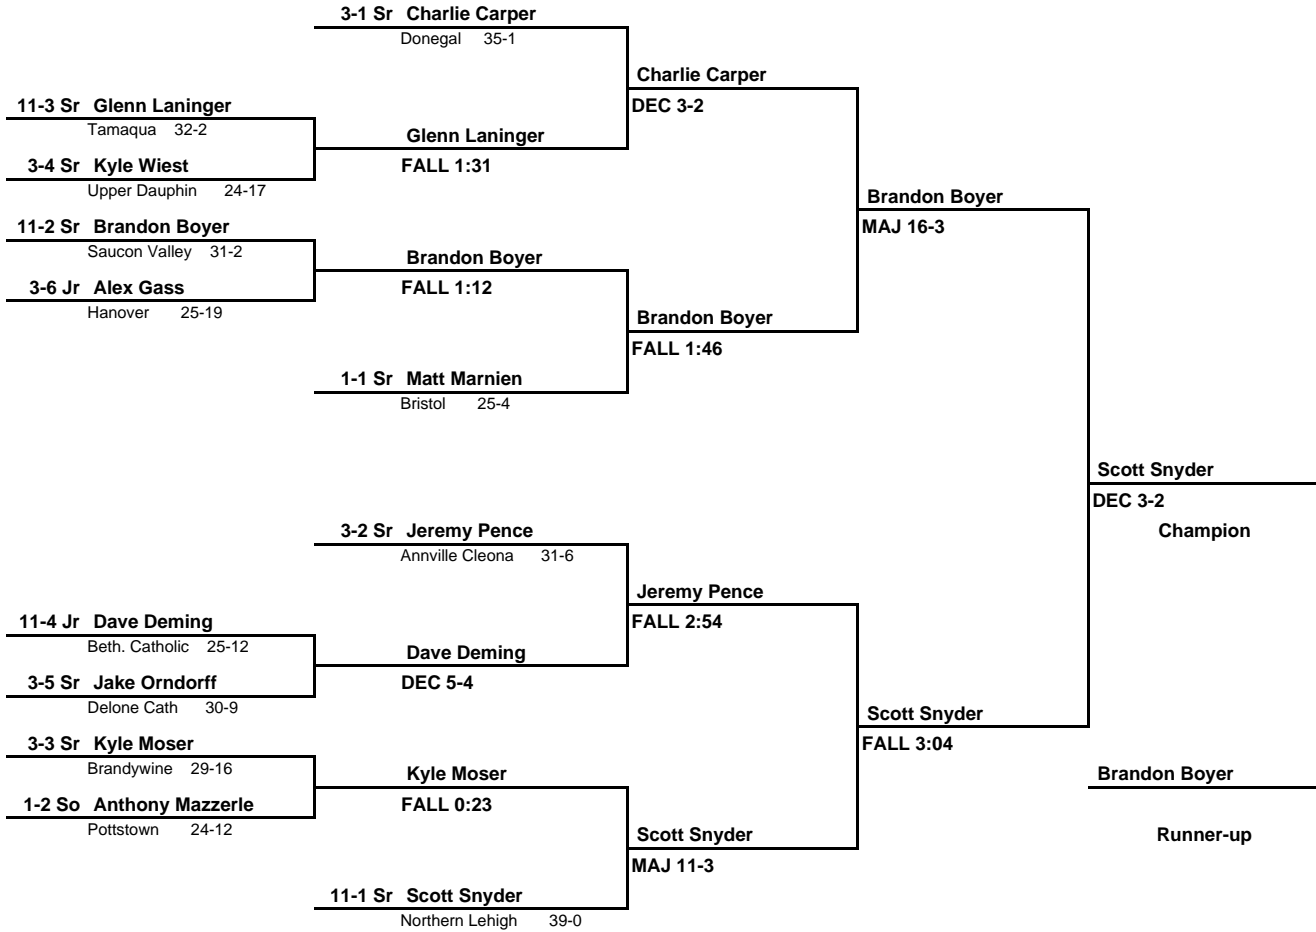

**2006 PIAA AA Southeast Regional Championships
215 Lbs**