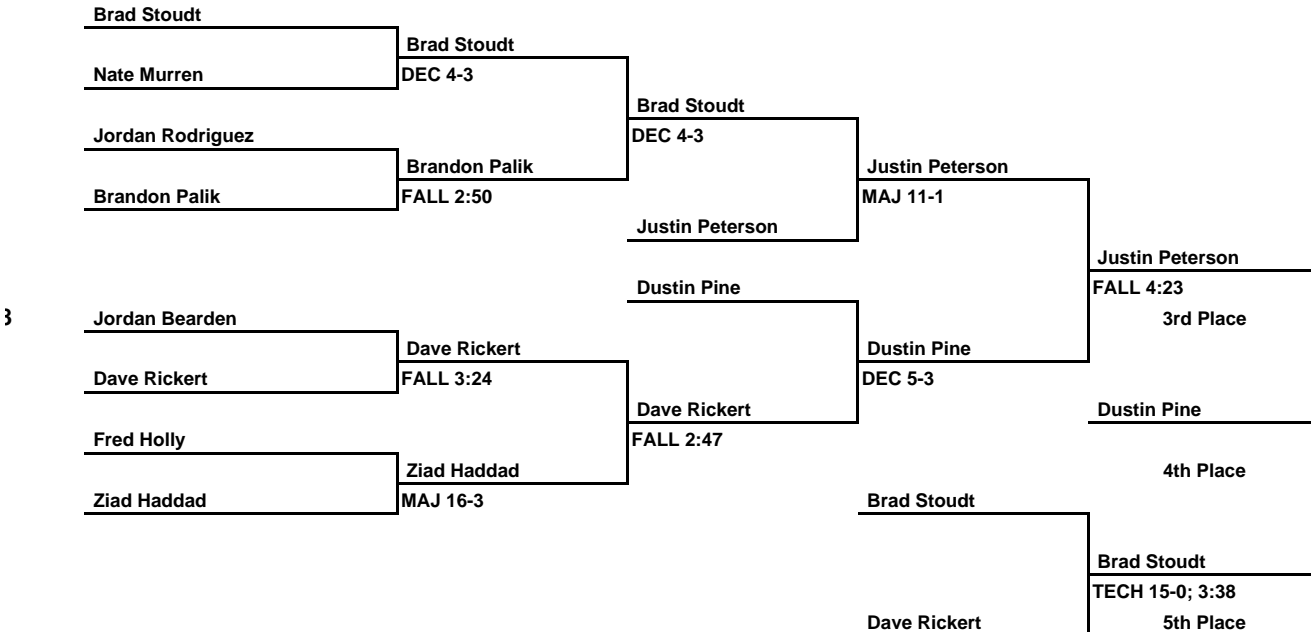

**2006 PIAA AA Southeast Regional Championships
152 Lbs**

**2006 PIAA AA Southeast Regional Championships
160 Lbs**

**2006 PIAA AA Southeast Regional Championships
171 Lbs**

4

**2006 PIAA AA Southeast Regional Championships
189 Lbs**