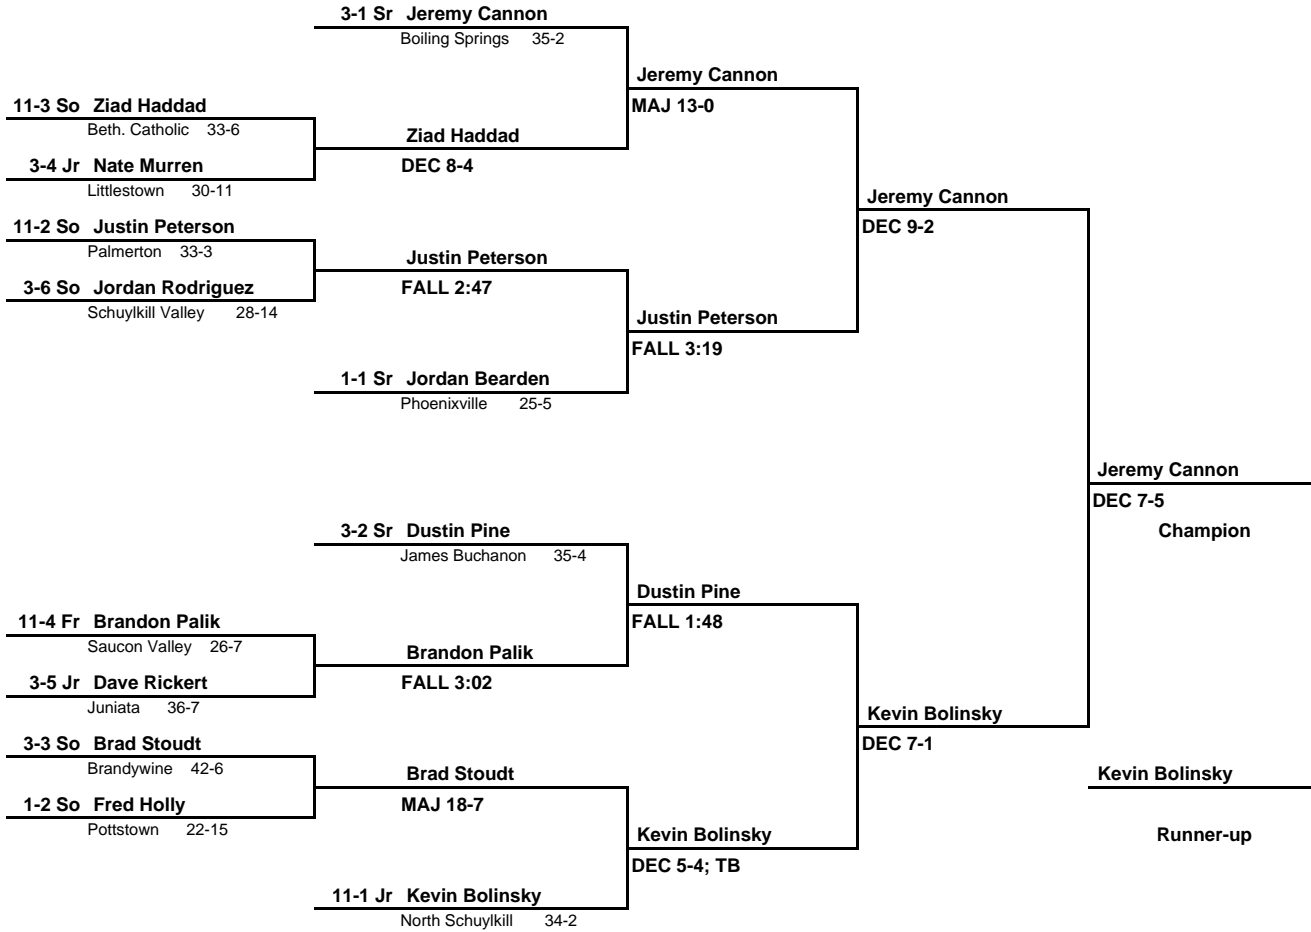

**2006 PIAA AA Southeast Regional Championships
152 Lbs**

**2006 PIAA AA Southeast Regional Championships
160 Lbs**

**2006 PIAA AA Southeast Regional Championships
171 Lbs**

4

**2006 PIAA AA Southeast Regional Championships
189 Lbs**

**2006 PIAA AA Southeast Regional Championships
215 Lbs**

**2006 PIAA AA Southeast Regional Championships
275 Lbs**