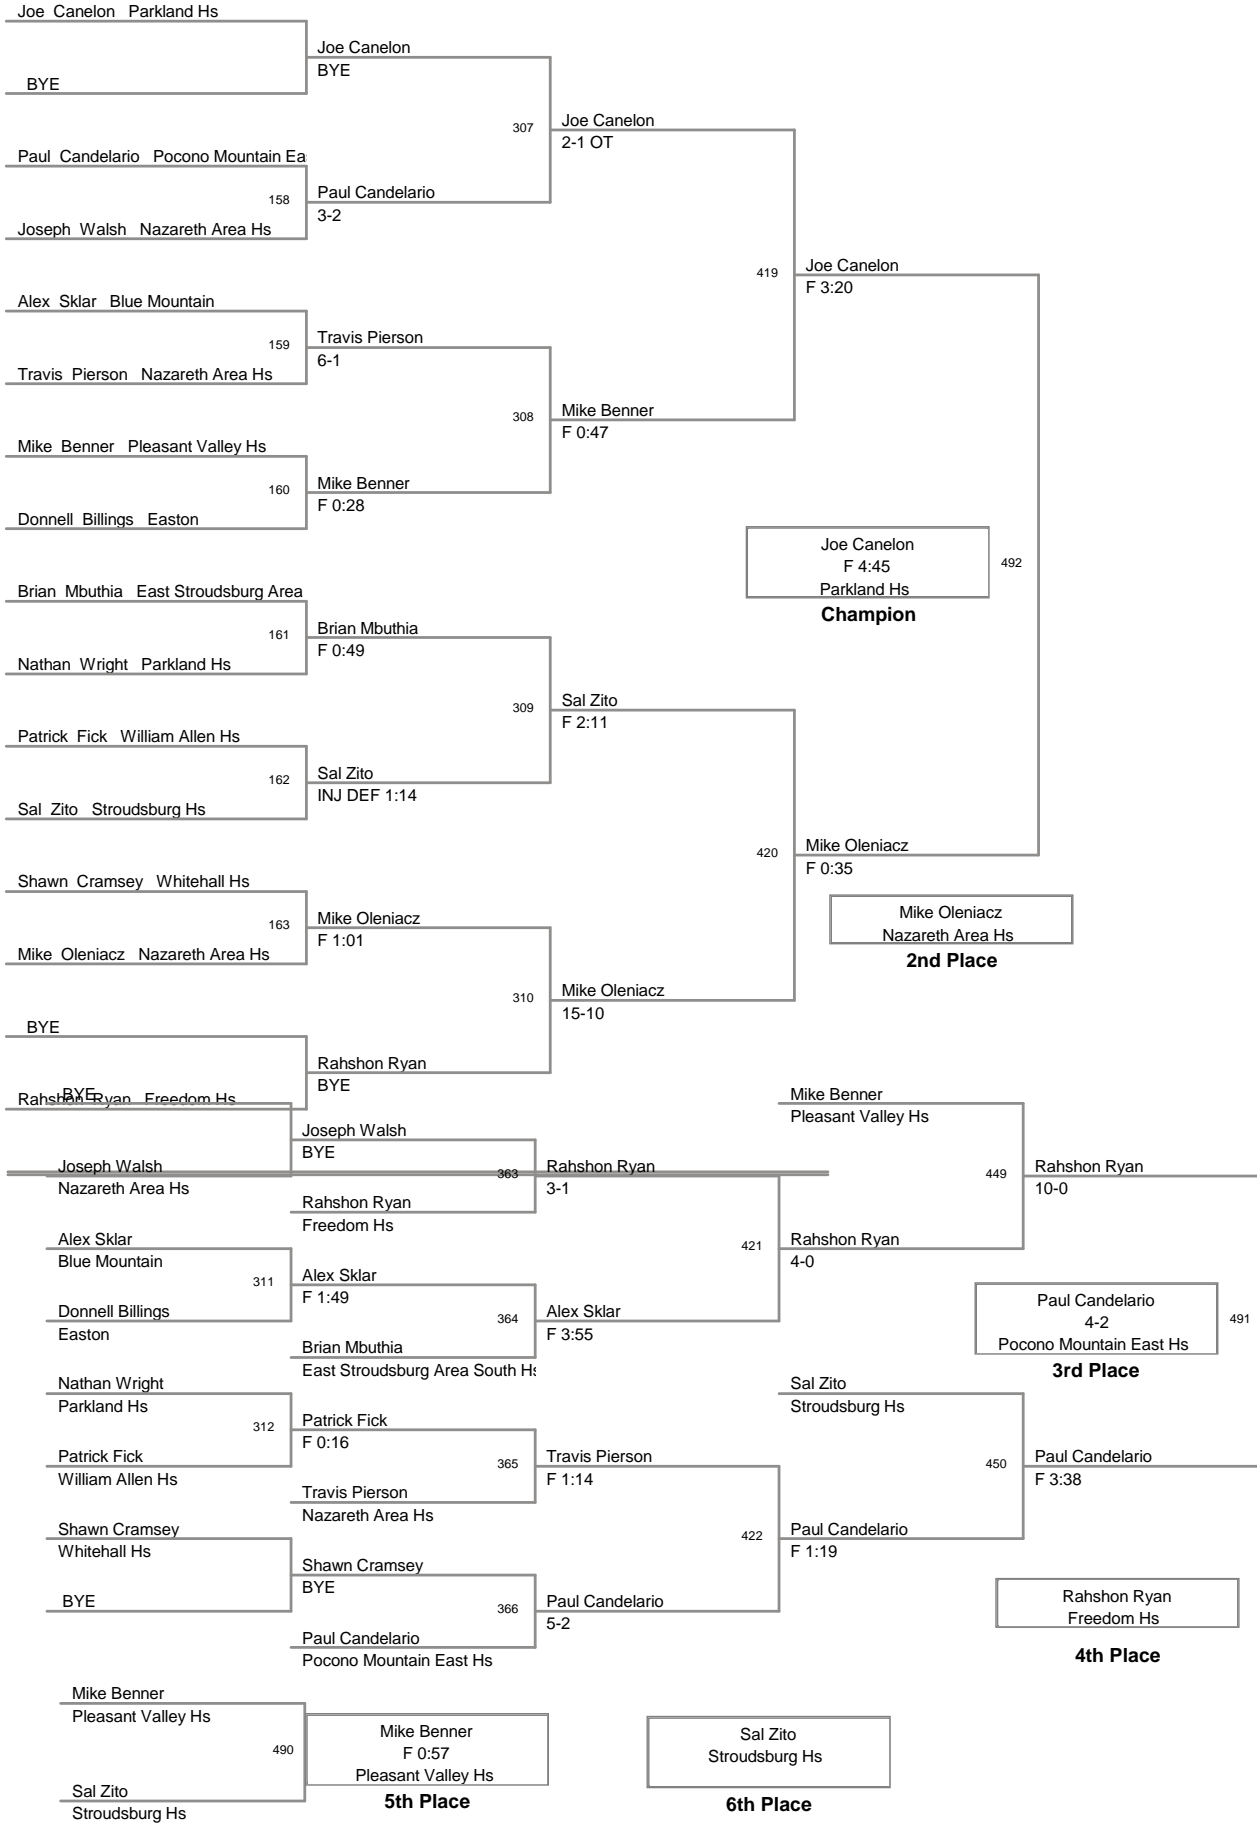

189 Lbs

111 JV District 11 Tourname
2011 JV Distric Division

215 Lbs

311 JV District 11 Tourname!
2011 JV Distric Division

285 Lbs

Plc	Points	Team	CH	CO
1	181	Easton	-	-
2	175	Stroudsburg Hs	-	-
3	165.5	Nazareth Area Hs	-	-
4	159	Parkland Hs	-	-
5	139	Pleasant Valley Hs	-	-
6	121	Liberty Hs-Bethlehem	-	-
7	115.5	Louis E Dieruff Hs	-	-
8	112	Pocono Mountain West Hs	-	-
9	76.5	Northern Lehigh Hs	-	-
10	76	Bangor Area Hs	-	-
11	72	Pocono Mountain East Hs	-	-
12	63	Emmaus Hs	-	-
13	59	Palisades Hs	-	-
14	53	Pen Argyl	-	-
15	52	Blue Mountain	-	-
16	46	East Stroudsburg Area South Hs	-	-
17	41	Whitehall Hs	-	-
18	37	Pine Grove Area Hs	-	-
19	27.5	Panther Valley Hs	-	-
20	23	Bethlehem Catholic	-	-
21	22	Wilson Area Hs	-	-
22	21	Freedom Hs	-	-
23	18	William Allen Hs	-	-
24	17	Northampton Area Hs	-	-
25	16	East Stroudsburg Area North Hs	-	-
26	13	Southern Lehigh Hs	-	-
27	10	Notre Dame Hs - Green Pond	-	-
28	7	Allentown	-	-
29	4	Pius X Hs	-	-
30	3	Northwestern Lehigh Hs	-	-
31	0	Pocono Mountain East	-	-
31	0	Pottsville Area Hs	-	-