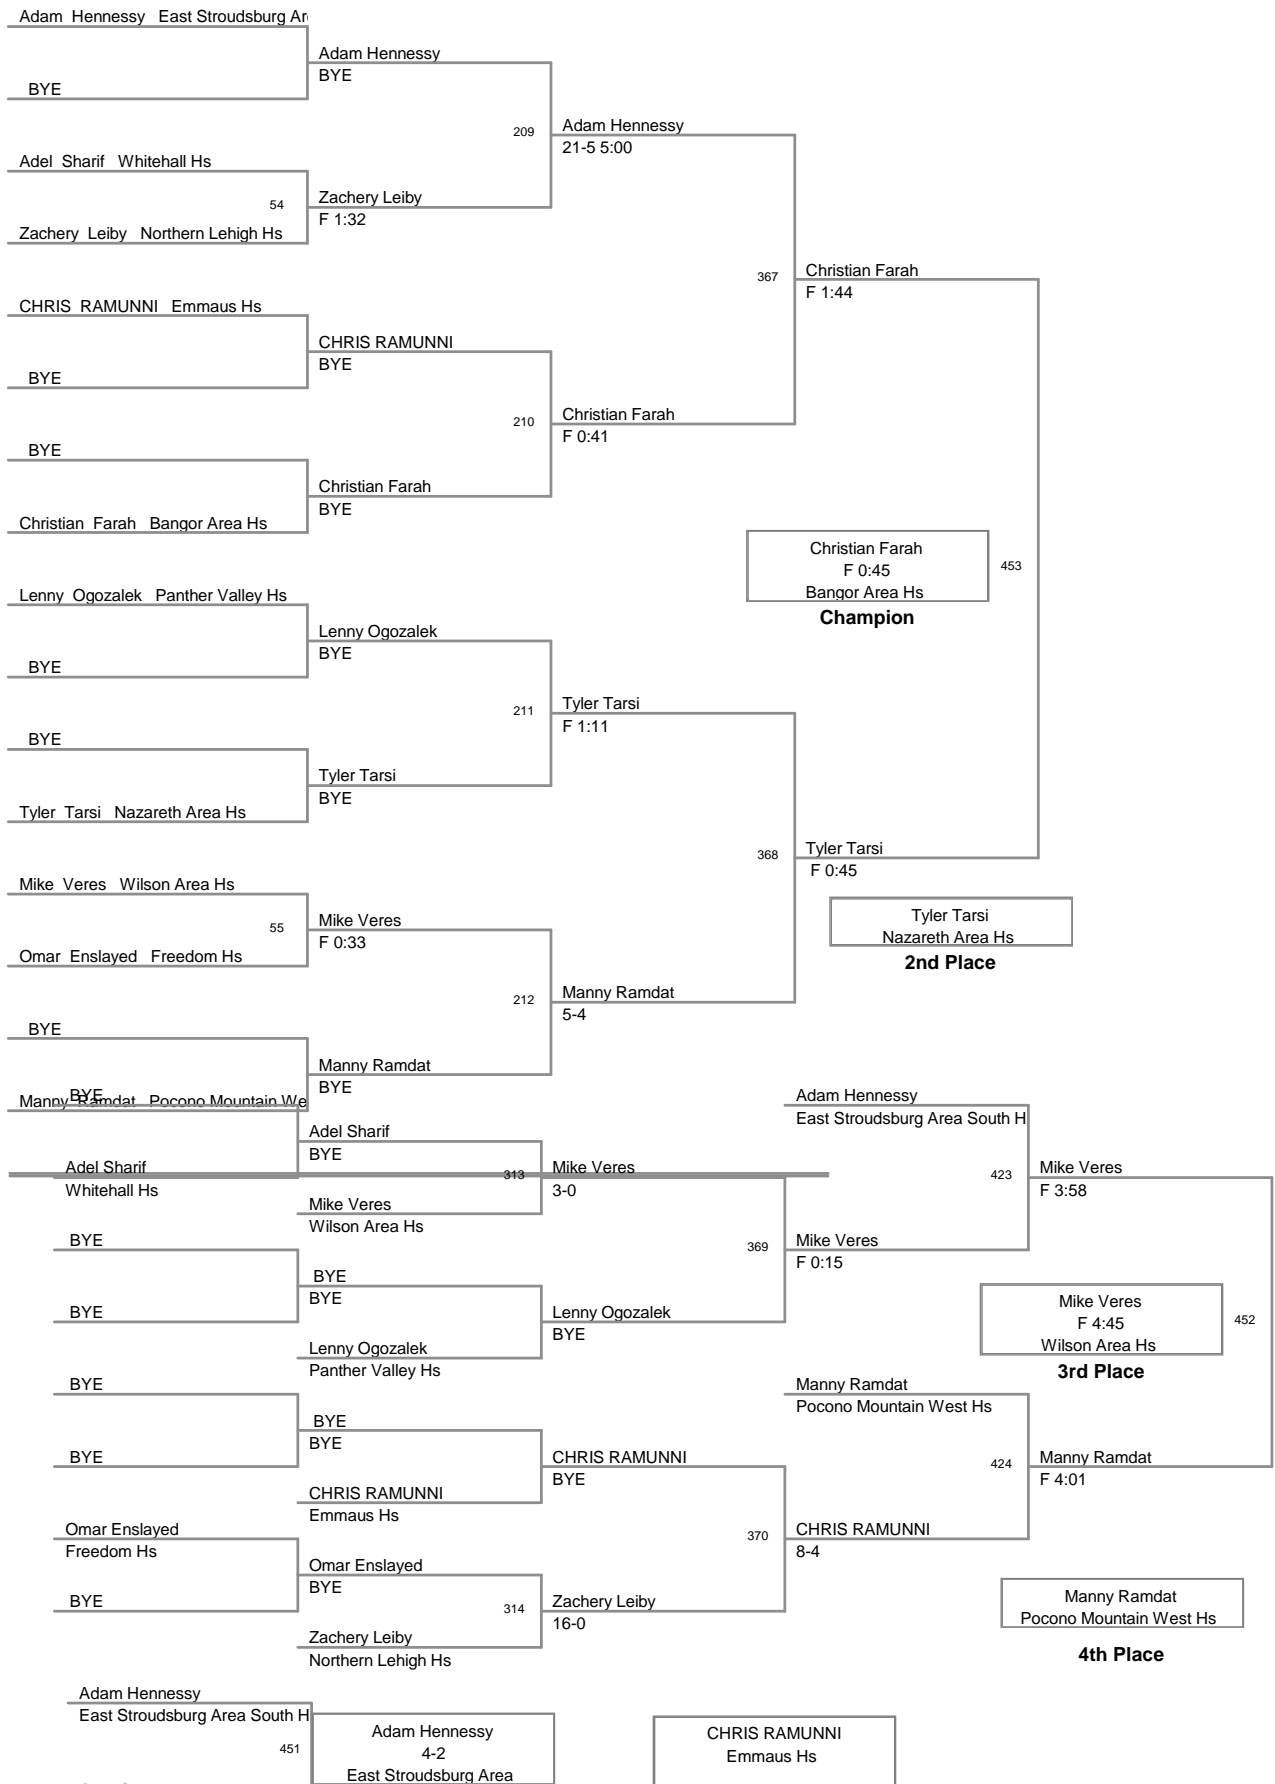

11 JV District 11 Tournament
2011 JV District Division

103 Lbs

111 JV District 11 Tourname
2011 JV Distric Division

112 Lbs

011 JV District 11 Tourname
2011 JV Distric Division

119 Lbs

111 JV District 11 Tournament
2011 JV District Division