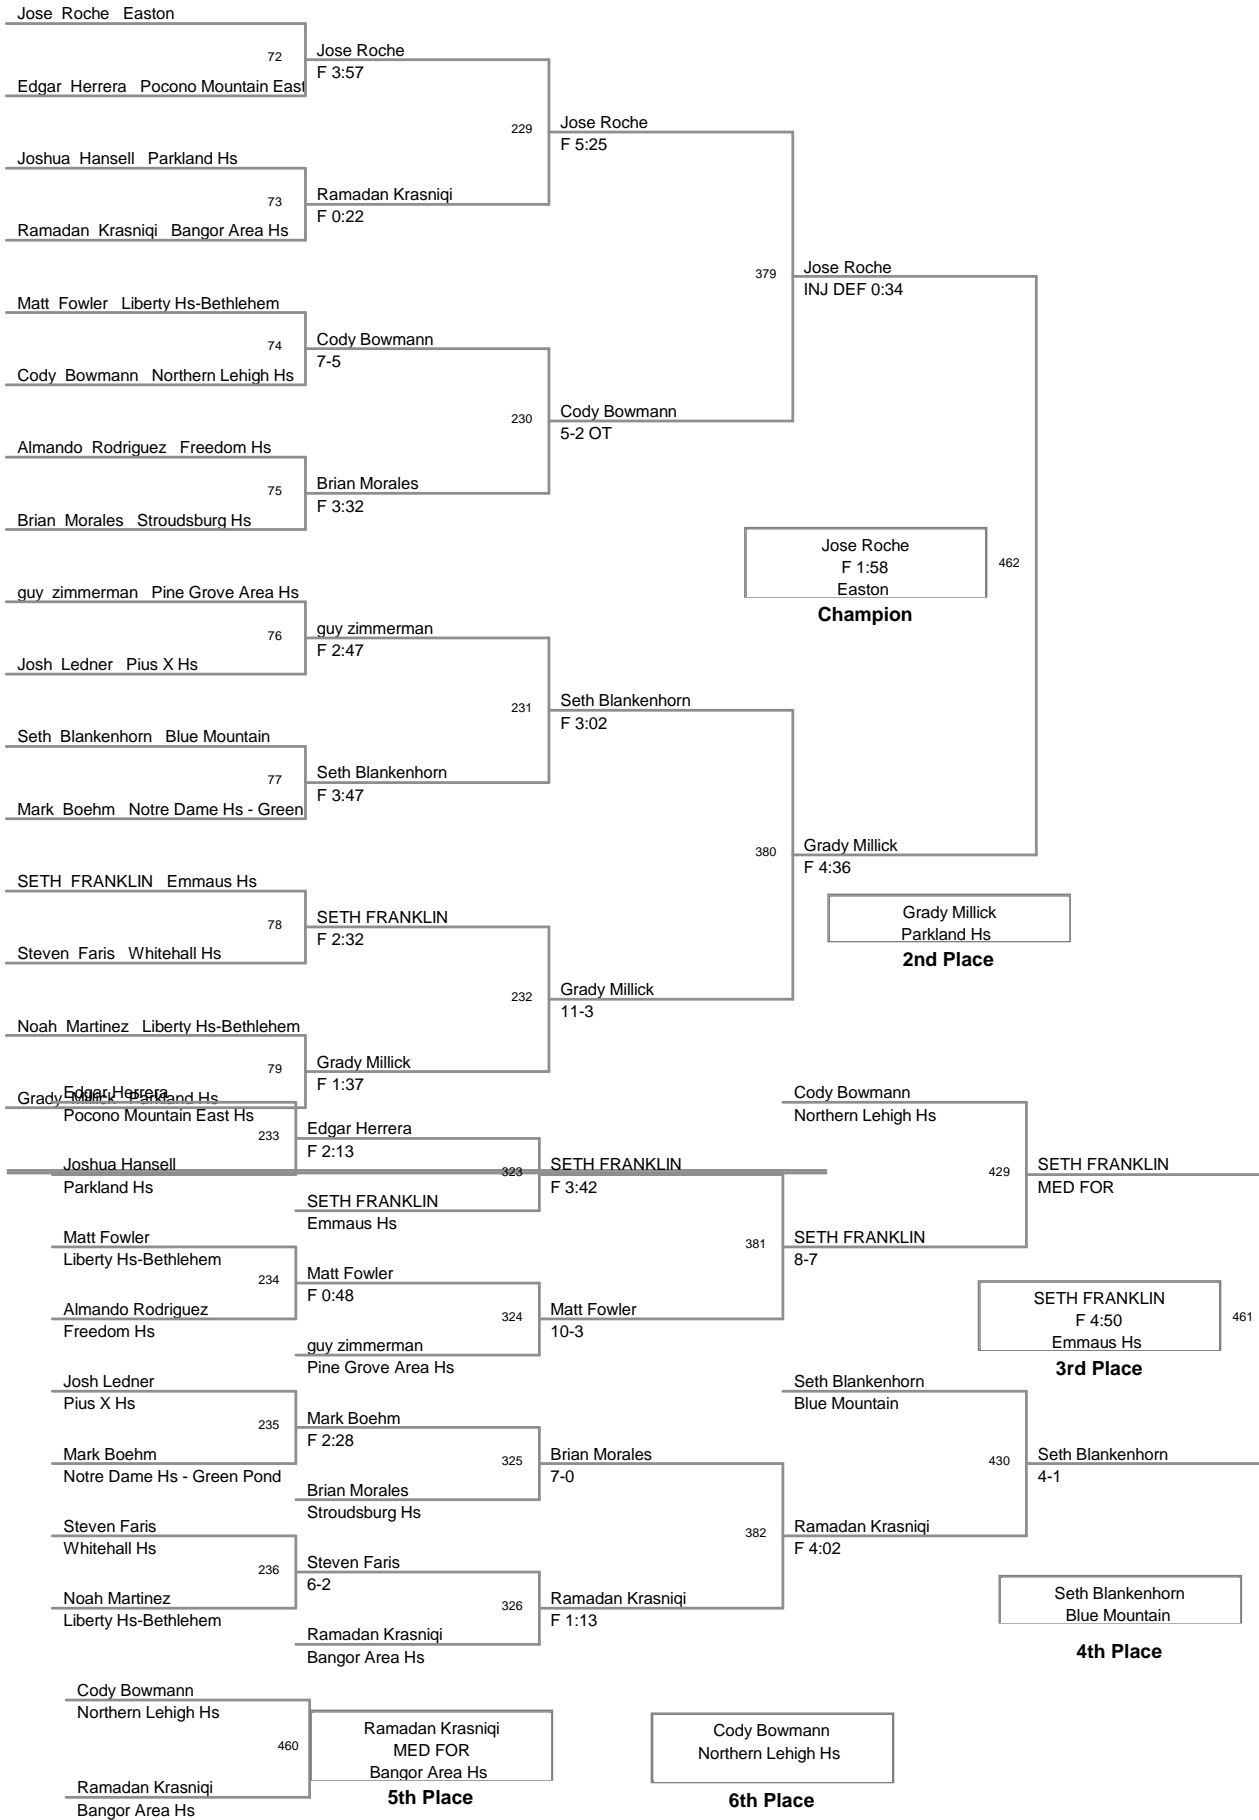

111 JV District 11 Tournament
2011 JV District Division

125 Lbs