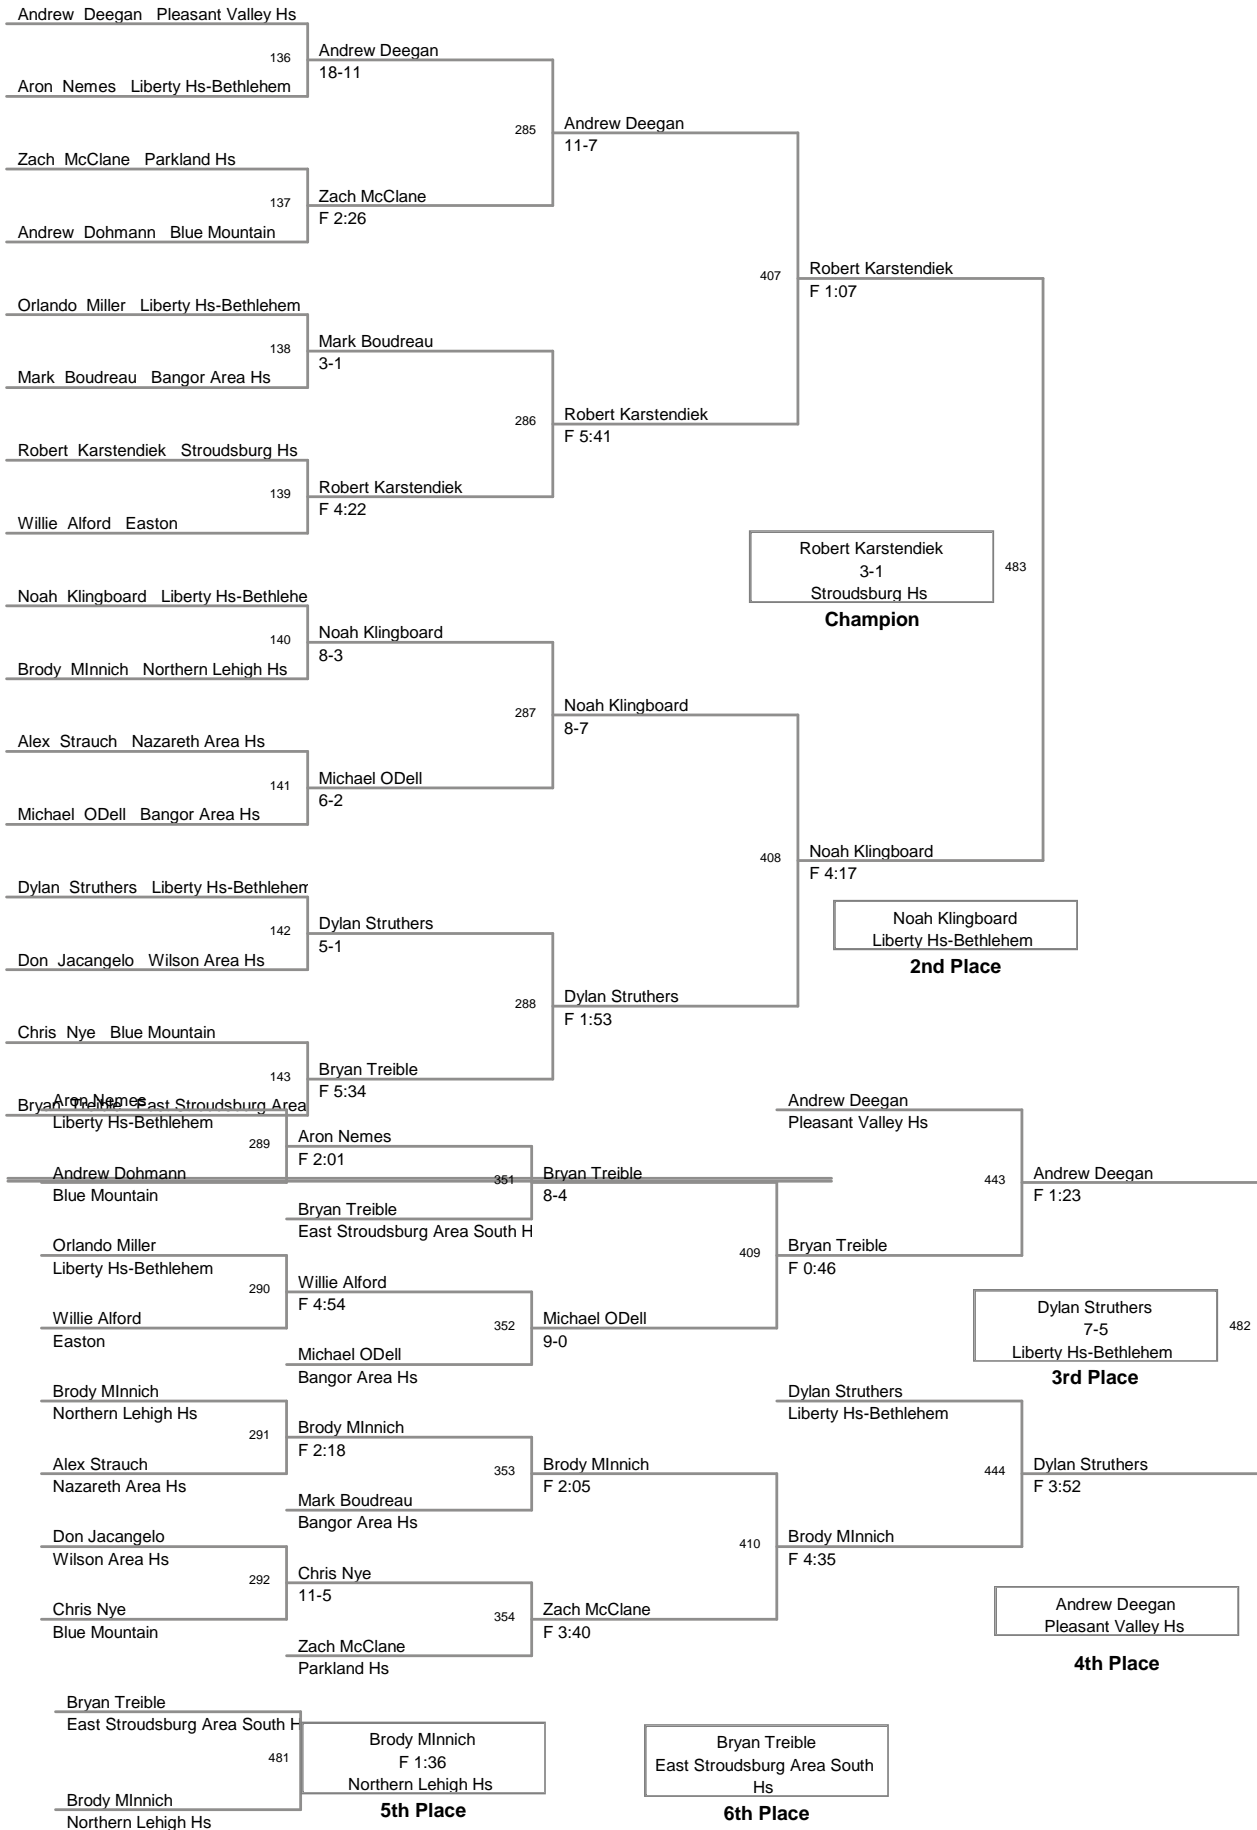

145 Lbs

011 JV District 11 Tourname
2011 JV Distric Division

152 Lbs

D11 JV District 11 Tournament
2011 JV District Division

160 Lbs

111 JV District 11 Tournament
2011 JV District Division

171 Lbs

111 JV District 11 Tourname
2011 JV Distric Division