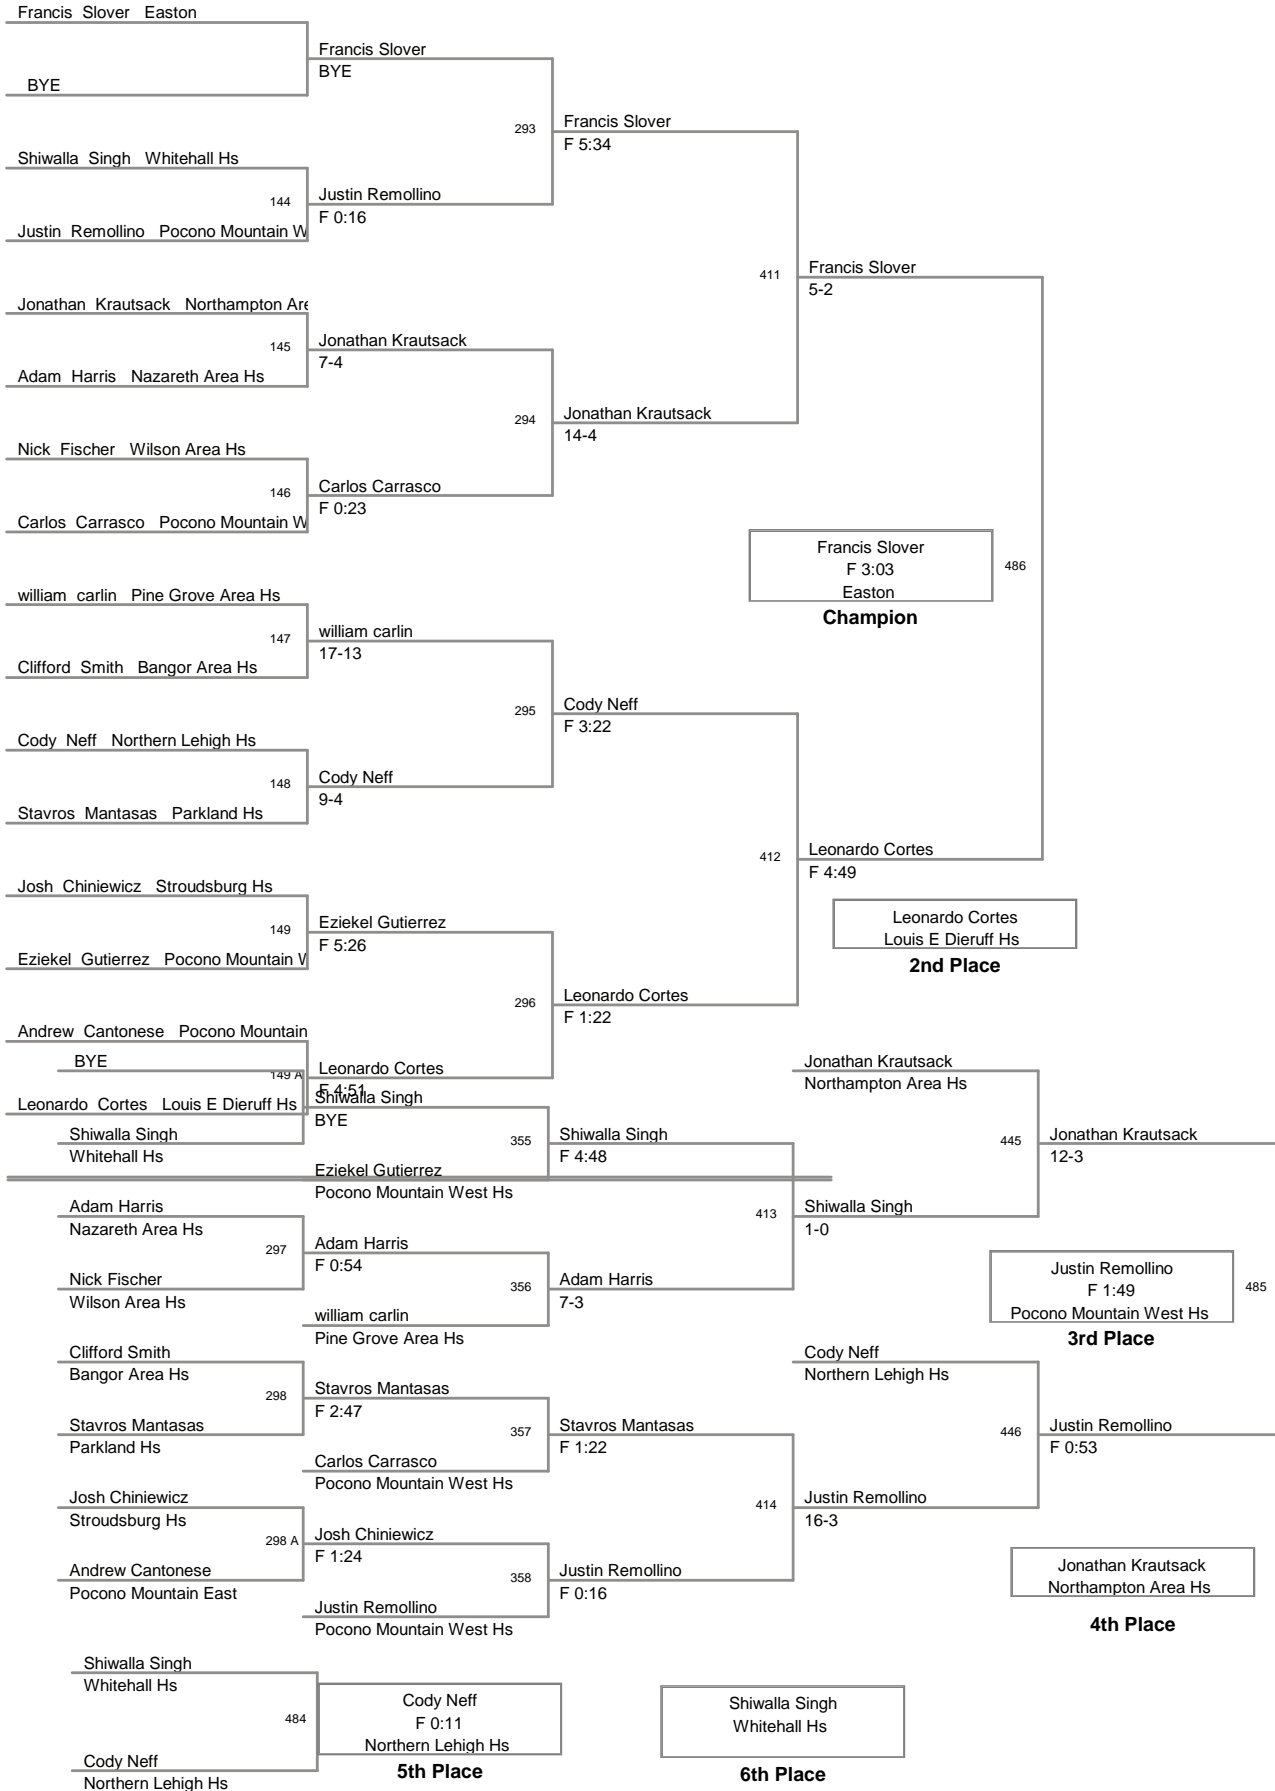

111 JV District 11 Tourname
2011 JV Distric Division

189 Lbs