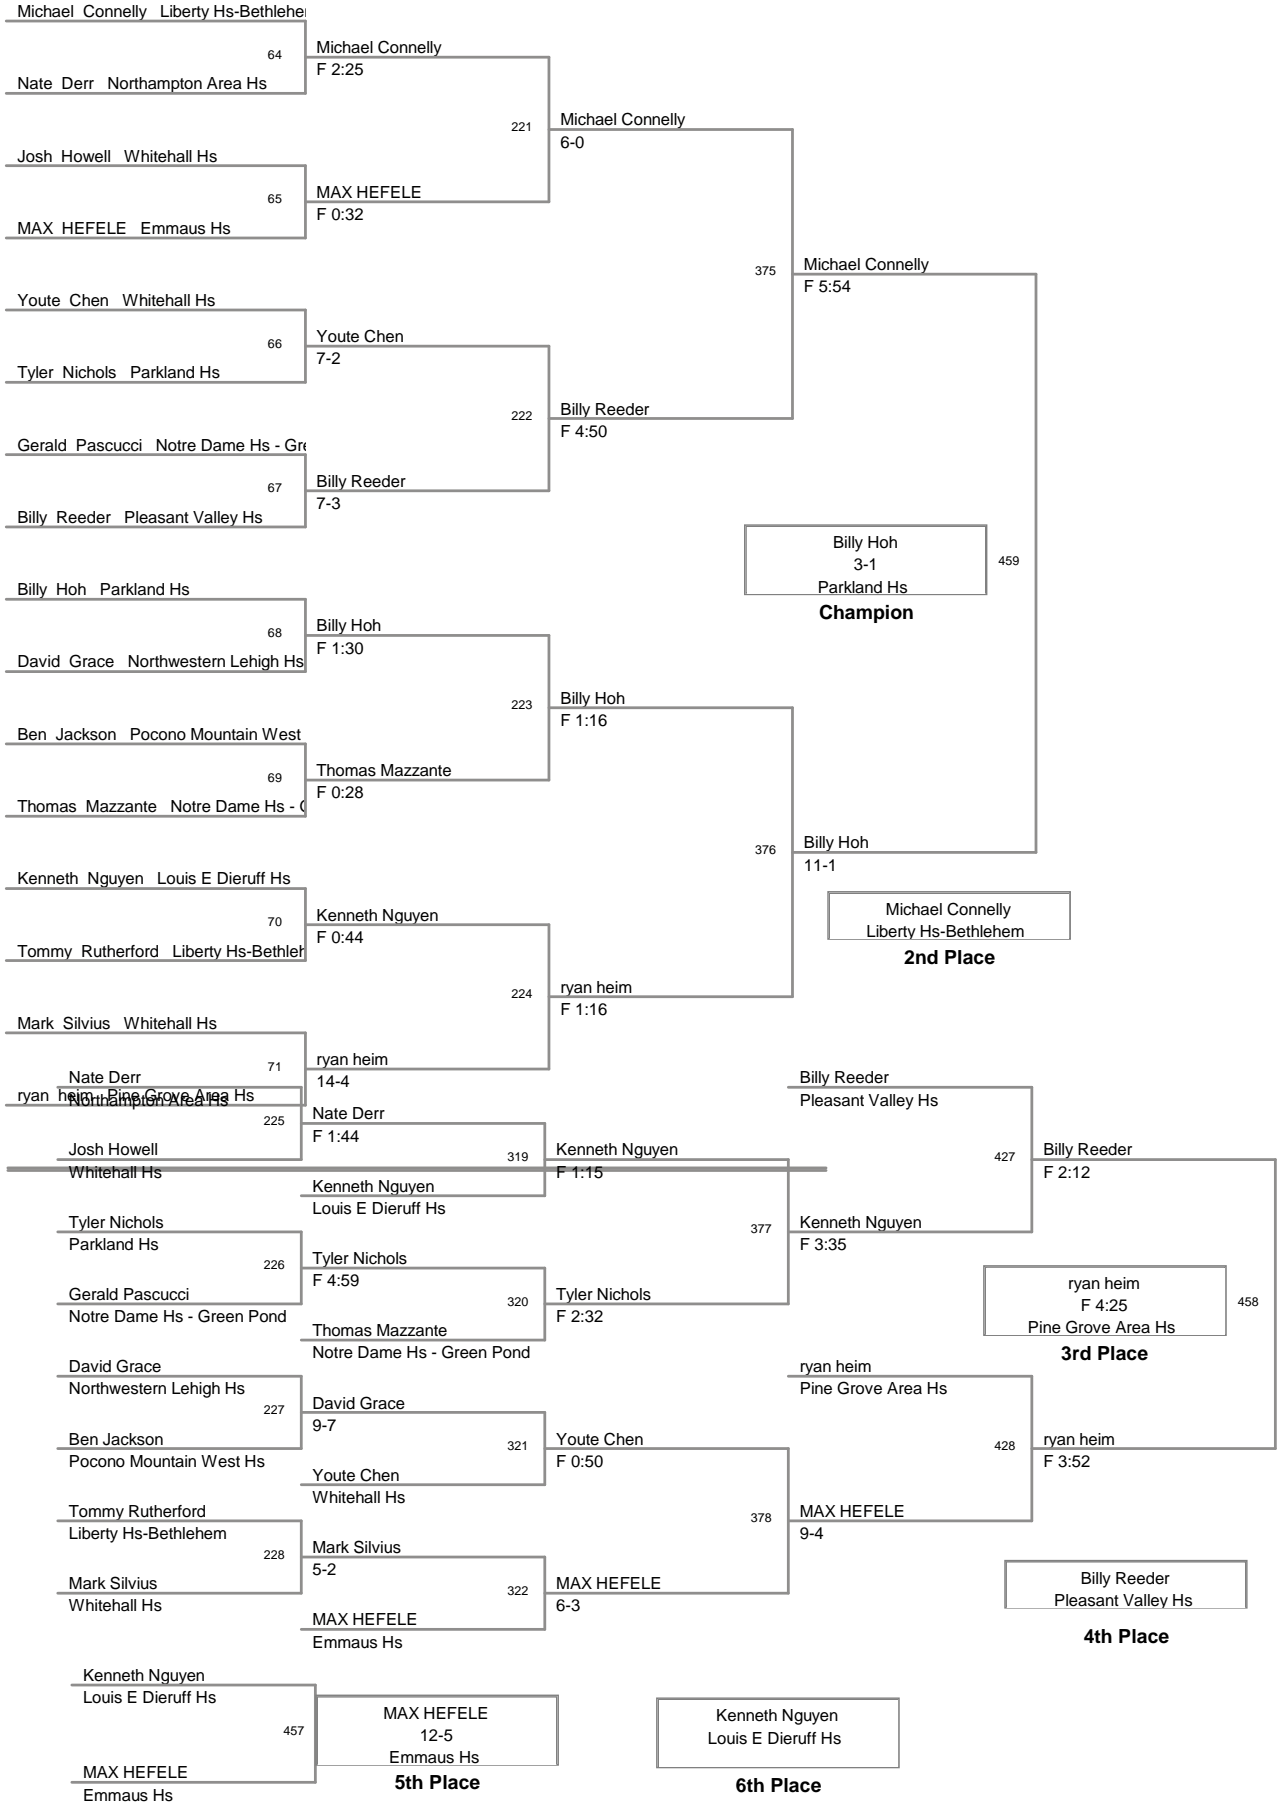

11 JV District 11 Tournament
2011 JV District Division

103 Lbs

111 JV District 11 Tourname
2011 JV Distric Division

112 Lbs

011 JV District 11 Tourname
2011 JV Distric Division

119 Lbs

111 JV District 11 Tournament
2011 JV District Division