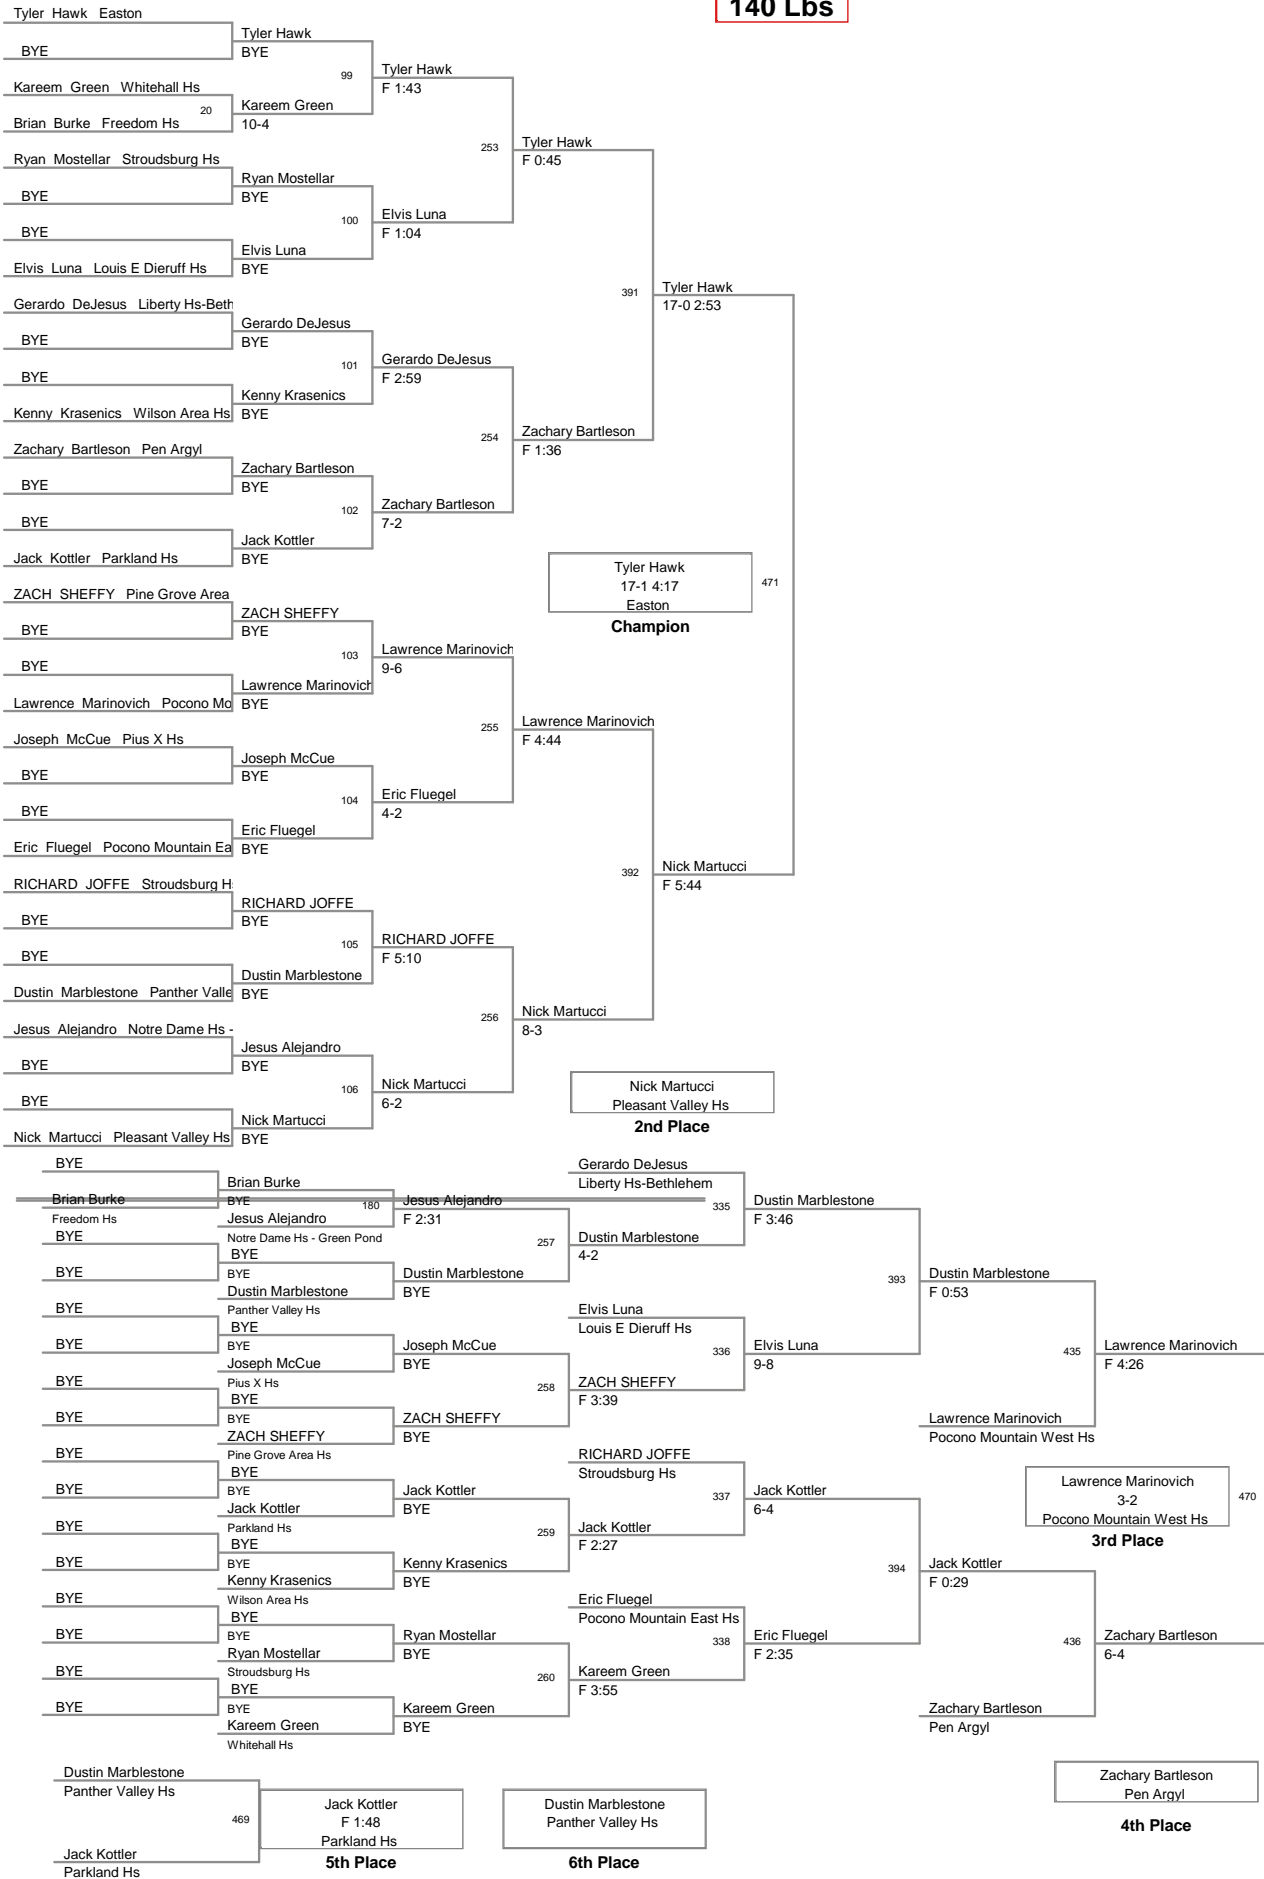

125 Lbs

M11 JV District 11 Tourname
2011 JV Distric Division

130 Lbs

J11 JV District 11 Tournament
2011 JV District Division

135 Lbs

011 JV District 11 Tournament
2011 JV District Division

140 Lbs

111 JV District 11 Tourname
2011 JV District Division