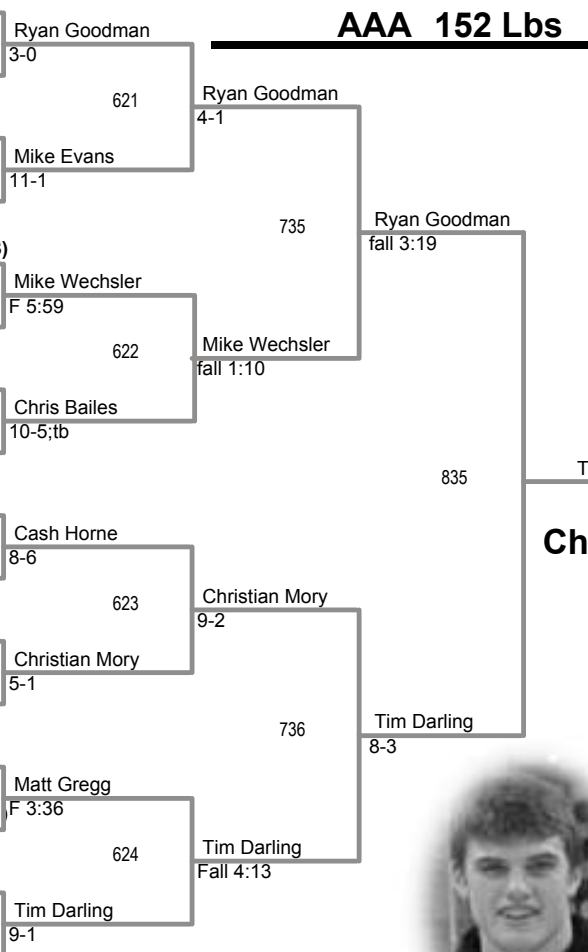

PRELIMINARIES

QUARTERS SEMIS FINAL

SW-1	Goodman, Ryan	12	Greater Latrobe	7 (34-1)
				485
NE-3	Robinson, Robbie	11	Pittston Area	2 (31-5)
				486
SC-1	Evans, Mike	9	Cumberland Valley	3 (43-3)
				486
SE-4	Magill, Matt	12	Great Valley	1 (38-7)
				487
NE-2	Wechsler, Mike	11	Northampton	11 (25-13)
				487
NW-2	Milano, Nick	10	Cathedral Prep	10 (36-7)
				488
SC-3	Bailes, Chris	12	Middletown	3 (30-7)
				488
SE-1	Tanen, Brian	12	Souderton	1 (34-2)
				489
NW-1	Horne, Cash	11	Conneaut Lake	10 (34-4)
				489
SW-3	Letters, Brian	12	Fox Chapel	7 (37-4)
				490
SE-2	Powell, Eric	11	Plym Whitemarsh	1 (37-4)
				490
SC-2	Mory, Christian	12	Central Dauphin E	3 (31-4)
				491
SW-2	Headlee, Ethan	12	Waynesburg	7 (41-4)
				491
NW-3	Gregg, Matt	12	Lewistown	6 (31-11)
				492
SE-3	Norley, Jim	12	WC Henderson	1 (40-4)
				492
NE-1	Darling, Tim	12	Nazareth	11 (42-4)
				492