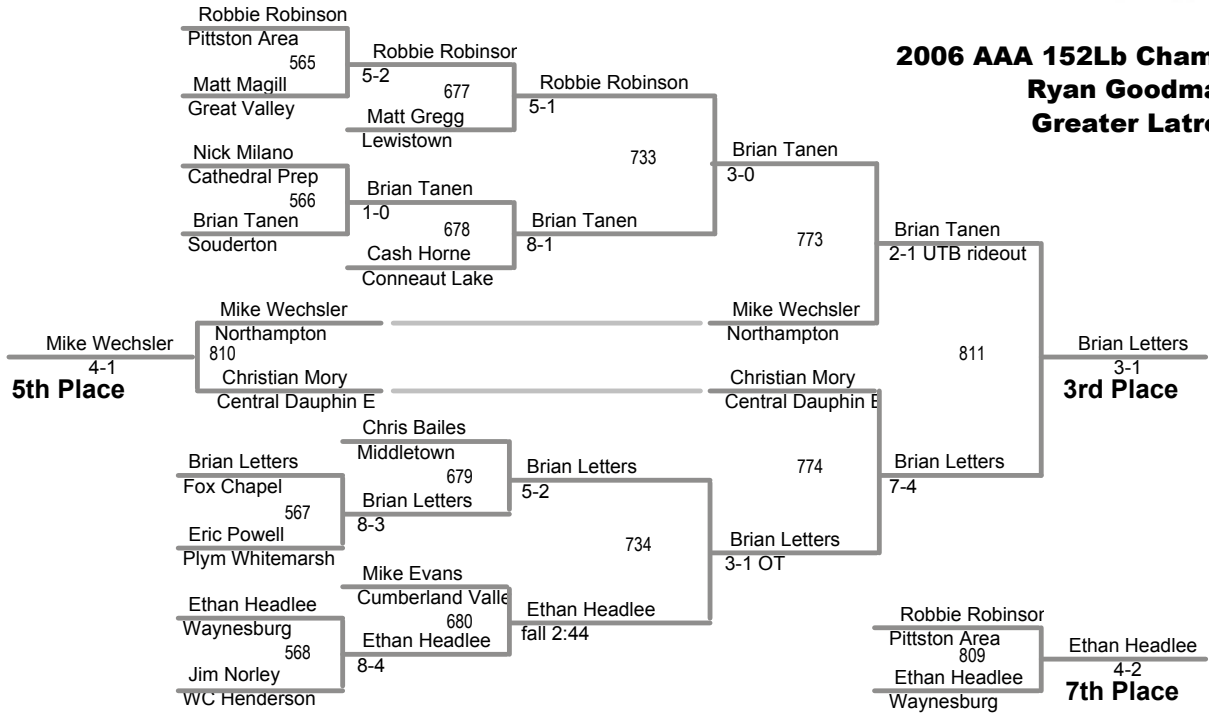

PRELIMINARIES

QUARTERS SEMIS FINAL

SW-1	Goodman, Ryan	12	Greater Latrobe	7 (34-1)
				485
NE-3	Robinson, Robbie	11	Pittston Area	2 (31-5)
				486
SC-1	Evans, Mike	9	Cumberland Valley	3 (43-3)
				486
SE-4	Magill, Matt	12	Great Valley	1 (38-7)
				487
NE-2	Wechsler, Mike	11	Northampton	11 (25-13)
				487
NW-2	Milano, Nick	10	Cathedral Prep	10 (36-7)
				488
SC-3	Bailes, Chris	12	Middletown	3 (30-7)
				488
SE-1	Tanen, Brian	12	Souderton	1 (34-2)
				489
NW-1	Horne, Cash	11	Conneaut Lake	10 (34-4)
				489
SW-3	Letters, Brian	12	Fox Chapel	7 (37-4)
				490
SE-2	Powell, Eric	11	Plym Whitemarsh	1 (37-4)
				490
SC-2	Mory, Christian	12	Central Dauphin E	3 (31-4)
				491
SW-2	Headlee, Ethan	12	Waynesburg	7 (41-4)
				491
NW-3	Gregg, Matt	12	Lewistown	6 (31-11)
				492
SE-3	Norley, Jim	12	WC Henderson	1 (40-4)
				492
NE-1	Darling, Tim	12	Nazareth	11 (42-4)
				492

Champion

CONSOLATIONS

Round I Round II Round III Round IV Round V

5th Place

3rd Place

7th Place