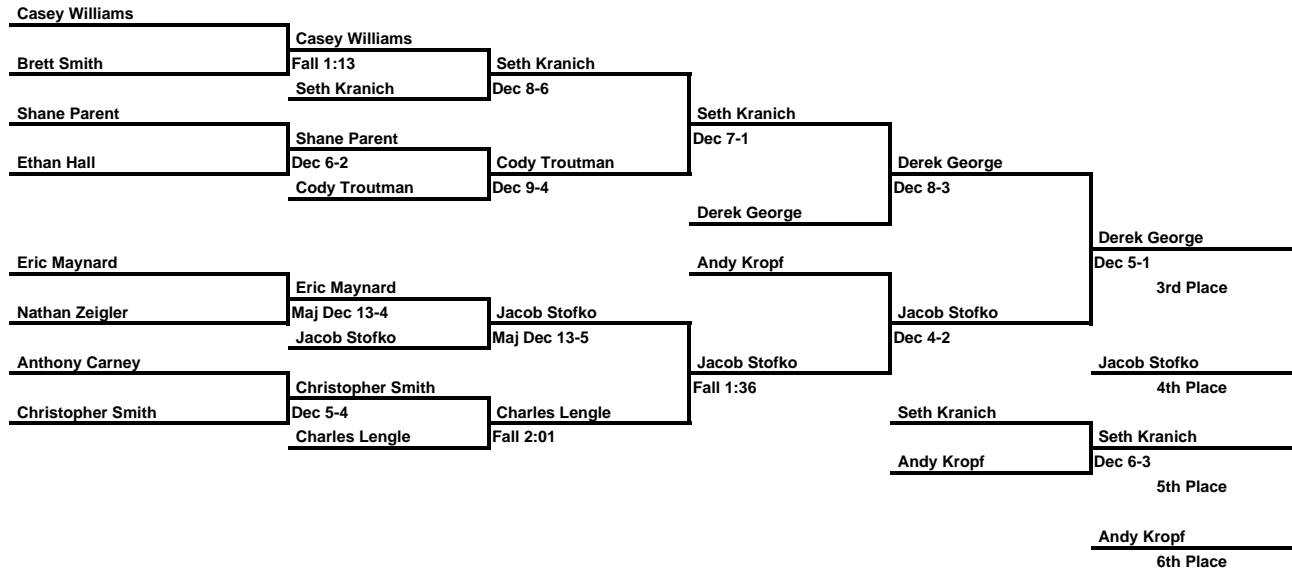

160 Lbs

160 Lbs Consolations

171 Lbs

171 Lbs Consolations

189 Lbs

189 Lbs Consolations

215 Lbs

16-11 Richard Wetzel North Schuylkill 5 - 22	1-11 Ziad Haddad Beth. Cath. 31-2	Ziad Haddad			
17-9 Alastair Ponzol Palisades 6 - 16	Richard Wetzel Tech Fall 15-0	Fall 0:35		Ziad Haddad	
	9-11 Cameron Wise Pine Grove 21 - 9	Cameron Wise		Dec 9-2	
	8-12 Gregory Sanquinito Notre Dame 21 - 11	Dec 8-1			Ziad Haddad
	12-11 Nicholas Giovannini Pius X 17 - 15	Jesse Strawser			Dec 9-2
13-12 Ryan OGurek Panther Valley 13 - 12	5-12 Jesse Strawser Lehighton 22 - 9	Fall 1:17		Christopher Labatch	
20-11 Christopher Hepler Tri Valley 1 - 3	Ryan OGurek Fall 0:30	Christopher Labatch		Fall 3:14	
	4-12 Christopher Labatch Wilson 18 - 2	Fall 0:39			
	3-11 Casey Hedash Northern Lehigh 25 - 5	Casey Hedash			Ziad Haddad
14-11 Chris Vogel Catasauqua 8 - 8	Chris Vogel Fall 0:47	Maj Dec 13-2			Dec 5-2
19-12 Scott Fetrow Mahanoy 2 - 4	6-11 Lance Malatack Jim Thorpe 20 - 8	Lance Malatack		Casey Hedash	Champion
	11-11 Eric Gimbar Saucon Valley 20 - 11	Dec 4-3		Maj Dec 10-1	
	7-11 Tyler Sell Northwestern 20 - 10	Tyler Sell			Justin Petersen
15-12 Alex Brochu Allentown CC 12 - 18	10-12 Eric Rollman Schuylkill Haven 17 - 6	Fall 4:31		Maj Dec 12-4	Justin Petersen
18-12 Jose Ortiz Salisbury Twp 3 - 5	Alex Brochu Fall 2:52	Justin Petersen		Fall 1:30	Runner-up
	2-11 Justin Petersen Palmerton 24 - 2	Fall 3:18			