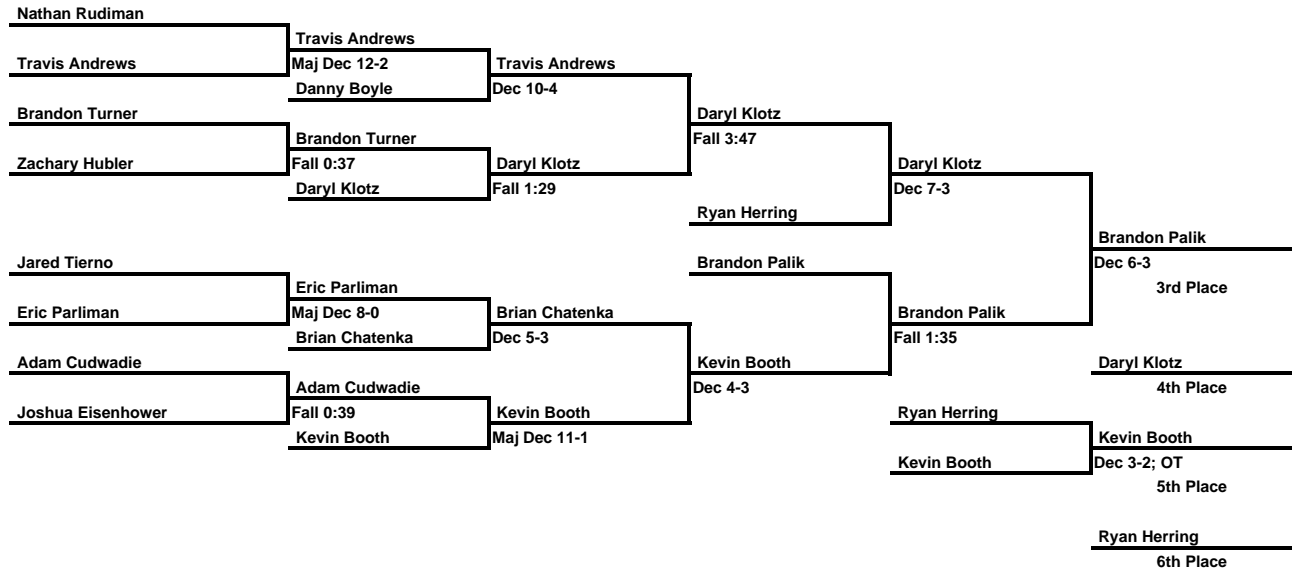

160 Lbs

160 Lbs Consolations

171 Lbs

171 Lbs Consolations

189 Lbs

189 Lbs Consolations

215 Lbs

16-11 Richard Wetzel North Schuylkill 5 - 22	1-11 Ziad Haddad Beth. Cath. 31-2	Ziad Haddad			
17-9 Alastair Ponzol Palisades 6 - 16	Richard Wetzel Tech Fall 15-0	Fall 0:35		Ziad Haddad	
	9-11 Cameron Wise Pine Grove 21 - 9	Cameron Wise		Dec 9-2	
	8-12 Gregory Sanquinito Notre Dame 21 - 11	Dec 8-1			Ziad Haddad
	12-11 Nicholas Giovannini Pius X 17 - 15	Jesse Strawser			Dec 9-2
13-12 Ryan OGurek Panther Valley 13 - 12	5-12 Jesse Strawser Lehighton 22 - 9	Fall 1:17		Christopher Labatch	
20-11 Christopher Hepler Tri Valley 1 - 3	Ryan OGurek Fall 0:30	Christopher Labatch		Fall 3:14	
	4-12 Christopher Labatch Wilson 18 - 2	Fall 0:39			
	3-11 Casey Hedash Northern Lehigh 25 - 5	Casey Hedash			Ziad Haddad
14-11 Chris Vogel Catasauqua 8 - 8	Chris Vogel Fall 0:47	Maj Dec 13-2			Dec 5-2
19-12 Scott Fetrow Mahanoy 2 - 4	6-11 Lance Malatack Jim Thorpe 20 - 8	Lance Malatack		Casey Hedash	Champion
	11-11 Eric Gimbar Saucon Valley 20 - 11	Dec 4-3		Maj Dec 10-1	
	7-11 Tyler Sell Northwestern 20 - 10	Tyler Sell			Justin Petersen
15-12 Alex Brochu Allentown CC 12 - 18	10-12 Eric Rollman Schuylkill Haven 17 - 6	Fall 4:31		Maj Dec 12-4	Justin Petersen
18-12 Jose Ortiz Salisbury Twp 3 - 5	Alex Brochu Fall 2:52	Justin Petersen		Fall 1:30	Runner-up
	2-11 Justin Petersen Palmerton 24 - 2	Fall 3:18			