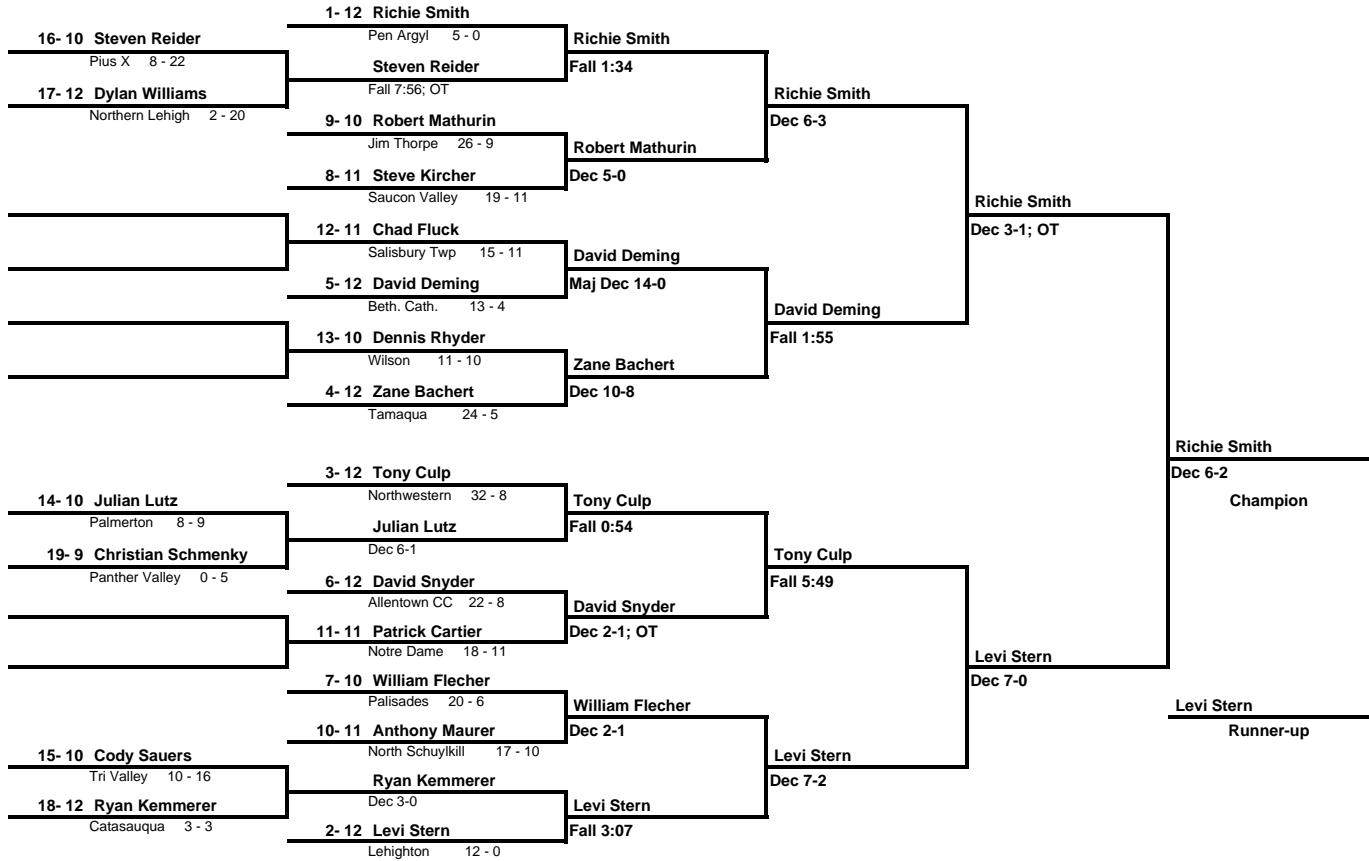

285 Lbs

285 Lbs Consolations