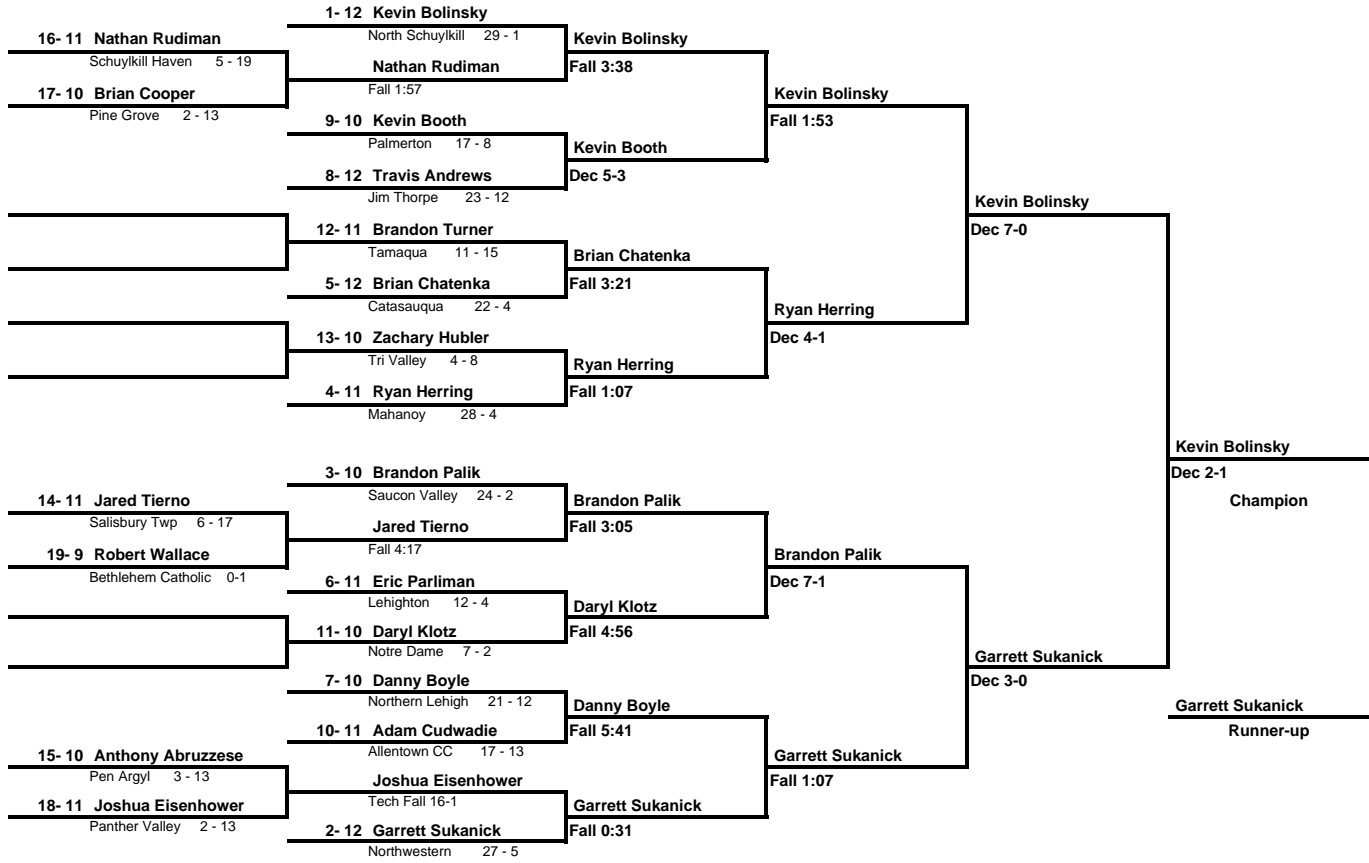

160 Lbs

160 Lbs Consolations

171 Lbs

171 Lbs Consolations

189 Lbs

189 Lbs Consolations

215 Lbs

16-11 Richard Wetzel North Schuylkill 5 - 22	1-11 Ziad Haddad Beth. Cath. 31-2	Ziad Haddad			
17-9 Alastair Ponzol Palisades 6 - 16	Richard Wetzel Tech Fall 15-0	Fall 0:35		Ziad Haddad	
	9-11 Cameron Wise Pine Grove 21 - 9	Cameron Wise		Dec 9-2	
	8-12 Gregory Sanquinito Notre Dame 21 - 11	Dec 8-1			Ziad Haddad
	12-11 Nicholas Giovannini Pius X 17 - 15	Jesse Strawser			Dec 9-2
13-12 Ryan OGurek Panther Valley 13 - 12	5-12 Jesse Strawser Lehighton 22 - 9	Fall 1:17		Christopher Labatch	
20-11 Christopher Hepler Tri Valley 1 - 3	Ryan OGurek Fall 0:30	Christopher Labatch		Fall 3:14	
	4-12 Christopher Labatch Wilson 18 - 2	Fall 0:39			
	3-11 Casey Hedash Northern Lehigh 25 - 5	Casey Hedash			Ziad Haddad
14-11 Chris Vogel Catasauqua 8 - 8	Chris Vogel Fall 0:47	Maj Dec 13-2			Dec 5-2
19-12 Scott Fetrow Mahanoy 2 - 4	6-11 Lance Malatack Jim Thorpe 20 - 8	Lance Malatack		Casey Hedash	Champion
	11-11 Eric Gimbar Saucon Valley 20 - 11	Dec 4-3		Maj Dec 10-1	
	7-11 Tyler Sell Northwestern 20 - 10	Tyler Sell			Justin Petersen
15-12 Alex Brochu Allentown CC 12 - 18	10-12 Eric Rollman Schuylkill Haven 17 - 6	Fall 4:31		Maj Dec 12-4	Justin Petersen
18-12 Jose Ortiz Salisbury Twp 3 - 5	Alex Brochu Fall 2:52	Justin Petersen		Fall 1:30	Runner-up
	2-11 Justin Petersen Palmerton 24 - 2	Fall 3:18			