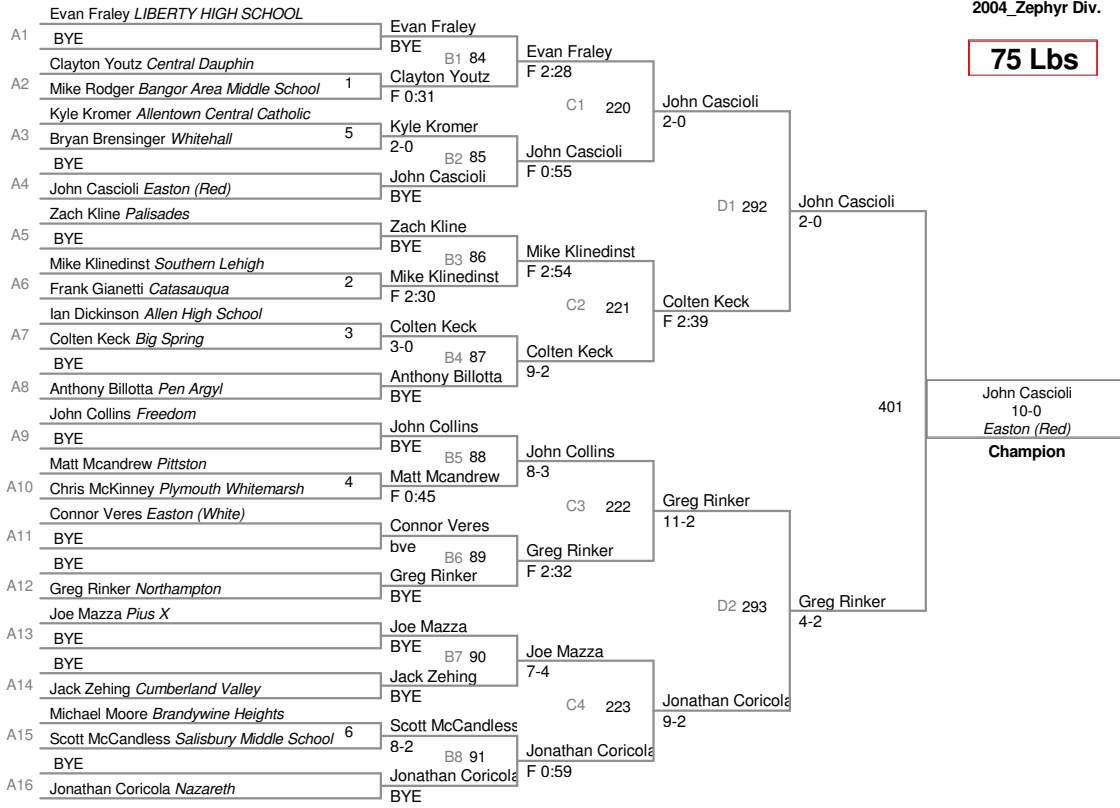

Plc	Points	Team
1	259.0	Easton (Red)
2	183.0	Northampton
3	152.0	Cumberland Valley
4	141.5	Nazareth
5	133.5	Central Dauphin
6	88.0	LIBERTY HIGH SCHOOL
7	74.0	Big Spring
8	64.0	Palisades
9	61.0	Northern
10	56.0	Freedom
10	56.0	Wilson
12	50.0	Brandywine Heights
13	43.0	Pen Argyl
14	40.0	Allentown Central Catholic
15	39.0	Allen High School
15	39.0	Catasauqua
15	39.0	Whitehall
18	26.0	Dieruff
18	26.0	Stroudsburg
20	19.0	Plymouth Whitemarsh
21	17.0	Bangor Area Middle School
22	15.0	Pius X
23	13.0	Pittston
24	11.0	Easton (White)
25	8.0	Southern Lehigh
26		Salisbury Middle School

2004_Zephyr Div.

75 Lbs

2004_Zephyr Div.

80 Lbs

2004_Zephyr Div.

85 Lbs

2004_Zephyr Div.

90 Lbs