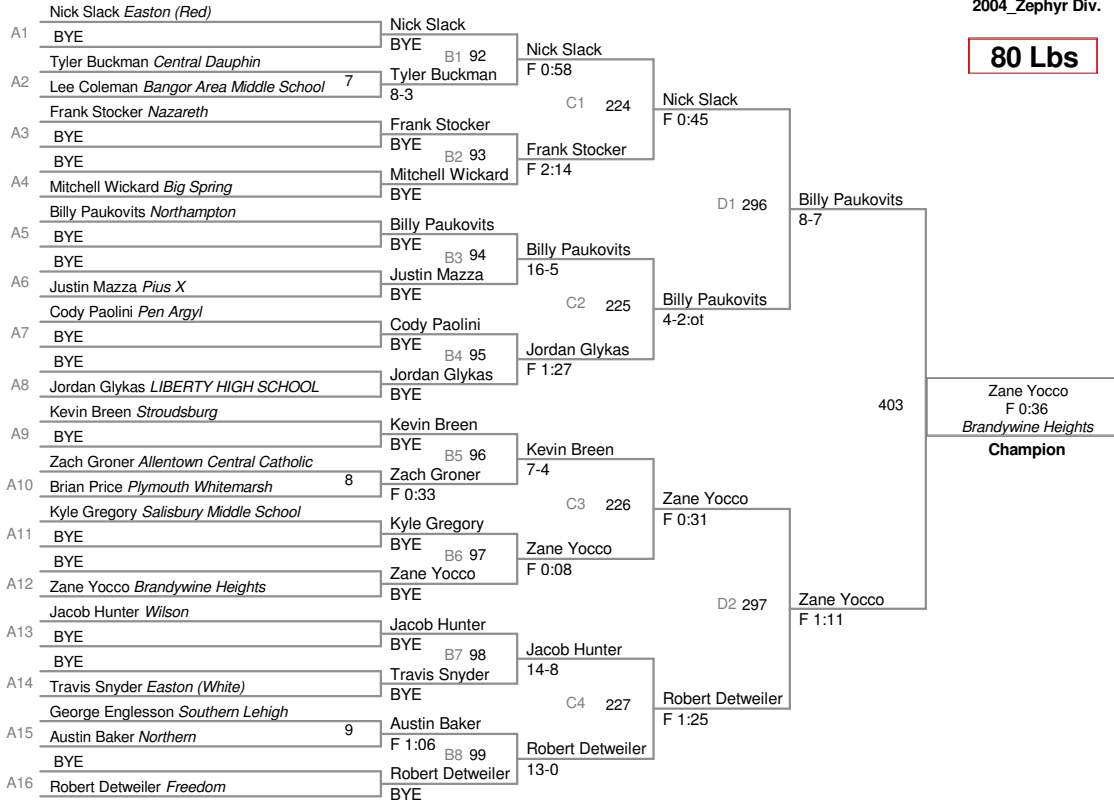

Plc	Points	Team
1	259.0	Easton (Red)
2	183.0	Northampton
3	152.0	Cumberland Valley
4	141.5	Nazareth
5	133.5	Central Dauphin
6	88.0	LIBERTY HIGH SCHOOL
7	74.0	Big Spring
8	64.0	Palisades
9	61.0	Northern
10	56.0	Freedom
10	56.0	Wilson
12	50.0	Brandywine Heights
13	43.0	Pen Argyl
14	40.0	Allentown Central Catholic
15	39.0	Allen High School
15	39.0	Catasauqua
15	39.0	Whitehall
18	26.0	Dieruff
18	26.0	Stroudsburg
20	19.0	Plymouth Whitemarsh
21	17.0	Bangor Area Middle School
22	15.0	Pius X
23	13.0	Pittston
24	11.0	Easton (White)
25	8.0	Southern Lehigh
26		Salisbury Middle School

2004_Zephyr Div.

75 Lbs

2004_Zephyr Div.

80 Lbs

2004_Zephyr Div.

85 Lbs

2004_Zephyr Div.

90 Lbs