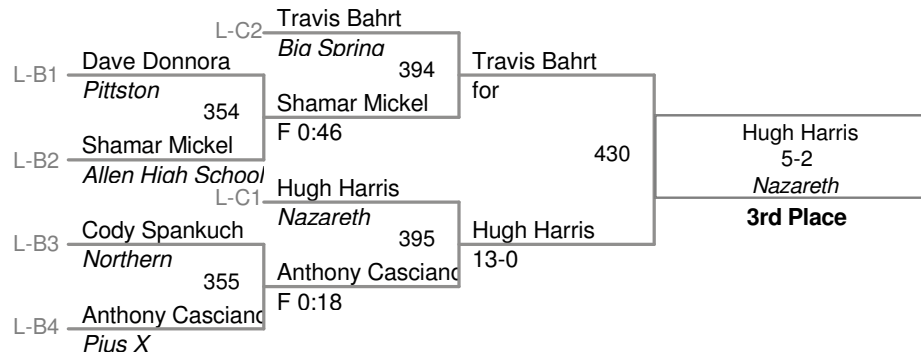

2004_Zephyr Div.

145 Lbs

2004_Zephyr Div.

155 Lbs

2004_Zephyr Div.

165 Lbs

2004_Zephyr Div.

185 Lbs

Joe McMullan
F 2:48
Easton (Red)
Champion

Hugh Harris
5-2
Nazareth
3rd Place

2004_Zephyr Div.

210 Lbs

2004_Zephyr Div.

250 Lbs