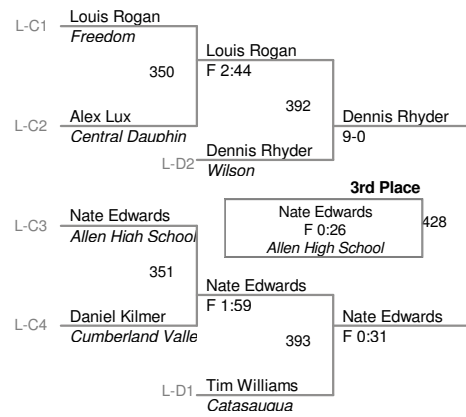

2004_Zephyr Div.

145 Lbs

2004_Zephyr Div.

155 Lbs

2004_Zephyr Div.

165 Lbs

2004_Zephyr Div.

185 Lbs

Joe McMullan
F 2:48
Easton (Red)
Champion

Hugh Harris
5-2
Nazareth
3rd Place

2004_Zephyr Div.

210 Lbs

2004_Zephyr Div.

250 Lbs