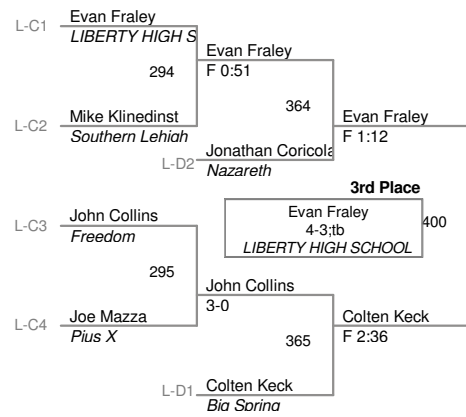

Plc	Points	Team
1	259.0	Easton (Red)
2	183.0	Northampton
3	152.0	Cumberland Valley
4	141.5	Nazareth
5	133.5	Central Dauphin
6	88.0	LIBERTY HIGH SCHOOL
7	74.0	Big Spring
8	64.0	Palisades
9	61.0	Northern
10	56.0	Freedom
10	56.0	Wilson
12	50.0	Brandywine Heights
13	43.0	Pen Argyl
14	40.0	Allentown Central Catholic
15	39.0	Allen High School
15	39.0	Catasauqua
15	39.0	Whitehall
18	26.0	Dieruff
18	26.0	Stroudsburg
20	19.0	Plymouth Whitemarsh
21	17.0	Bangor Area Middle School
22	15.0	Pius X
23	13.0	Pittston
24	11.0	Easton (White)
25	8.0	Southern Lehigh
26		Salisbury Middle School

2004_Zephyr Div.

75 Lbs