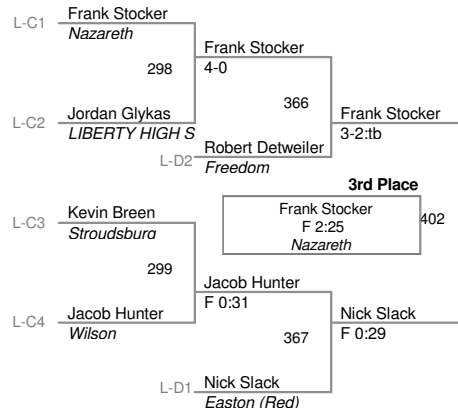

Plc	Points	Team
1	259.0	Easton (Red)
2	183.0	Northampton
3	152.0	Cumberland Valley
4	141.5	Nazareth
5	133.5	Central Dauphin
6	88.0	LIBERTY HIGH SCHOOL
7	74.0	Big Spring
8	64.0	Palisades
9	61.0	Northern
10	56.0	Freedom
10	56.0	Wilson
12	50.0	Brandywine Heights
13	43.0	Pen Argyl
14	40.0	Allentown Central Catholic
15	39.0	Allen High School
15	39.0	Catasauqua
15	39.0	Whitehall
18	26.0	Dieruff
18	26.0	Stroudsburg
20	19.0	Plymouth Whitemarsh
21	17.0	Bangor Area Middle School
22	15.0	Pius X
23	13.0	Pittston
24	11.0	Easton (White)
25	8.0	Southern Lehigh
26		Salisbury Middle School

2004_Zephyr Div.

75 Lbs

2004_Zephyr Div.

80 Lbs

2004_Zephyr Div.

85 Lbs

2004_Zephyr Div.

90 Lbs