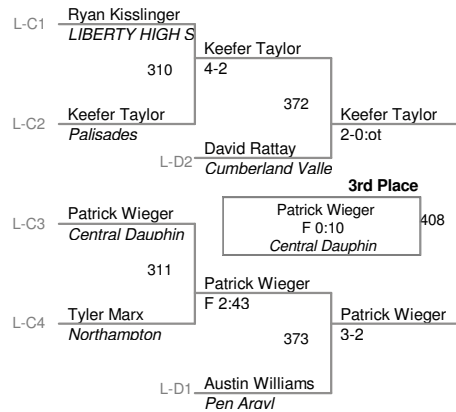

Plc	Points	Team
1	259.0	Easton (Red)
2	183.0	Northampton
3	152.0	Cumberland Valley
4	141.5	Nazareth
5	133.5	Central Dauphin
6	88.0	LIBERTY HIGH SCHOOL
7	74.0	Big Spring
8	64.0	Palisades
9	61.0	Northern
10	56.0	Freedom
10	56.0	Wilson
12	50.0	Brandywine Heights
13	43.0	Pen Argyl
14	40.0	Allentown Central Catholic
15	39.0	Allen High School
15	39.0	Catasauqua
15	39.0	Whitehall
18	26.0	Dieruff
18	26.0	Stroudsburg
20	19.0	Plymouth Whitemarsh
21	17.0	Bangor Area Middle School
22	15.0	Pius X
23	13.0	Pittston
24	11.0	Easton (White)
25	8.0	Southern Lehigh
26		Salisbury Middle School

2004_Zephyr Div.

75 Lbs

2004_Zephyr Div.

80 Lbs

2004_Zephyr Div.

85 Lbs

2004_Zephyr Div.

90 Lbs

2004_Zephyr Div.

95 Lbs

2004_Zephyr Div.

100 Lbs

2004_Zephyr Div.

105 Lbs

2004_Zephyr Div.

110 Lbs