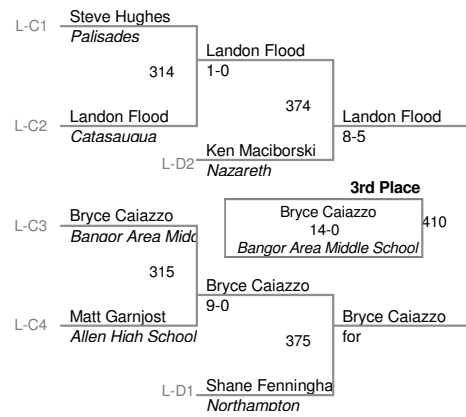

Plc	Points	Team
1	259.0	Easton (Red)
2	183.0	Northampton
3	152.0	Cumberland Valley
4	141.5	Nazareth
5	133.5	Central Dauphin
6	88.0	LIBERTY HIGH SCHOOL
7	74.0	Big Spring
8	64.0	Palisades
9	61.0	Northern
10	56.0	Freedom
10	56.0	Wilson
12	50.0	Brandywine Heights
13	43.0	Pen Argyl
14	40.0	Allentown Central Catholic
15	39.0	Allen High School
15	39.0	Catasauqua
15	39.0	Whitehall
18	26.0	Dieruff
18	26.0	Stroudsburg
20	19.0	Plymouth Whitemarsh
21	17.0	Bangor Area Middle School
22	15.0	Pius X
23	13.0	Pittston
24	11.0	Easton (White)
25	8.0	Southern Lehigh
26		Salisbury Middle School

2004_Zephyr Div.

75 Lbs

2004_Zephyr Div.

80 Lbs

2004_Zephyr Div.

85 Lbs

2004_Zephyr Div.

90 Lbs

2004_Zephyr Div.

95 Lbs

2004_Zephyr Div.

100 Lbs

2004_Zephyr Div.

105 Lbs

2004_Zephyr Div.

110 Lbs