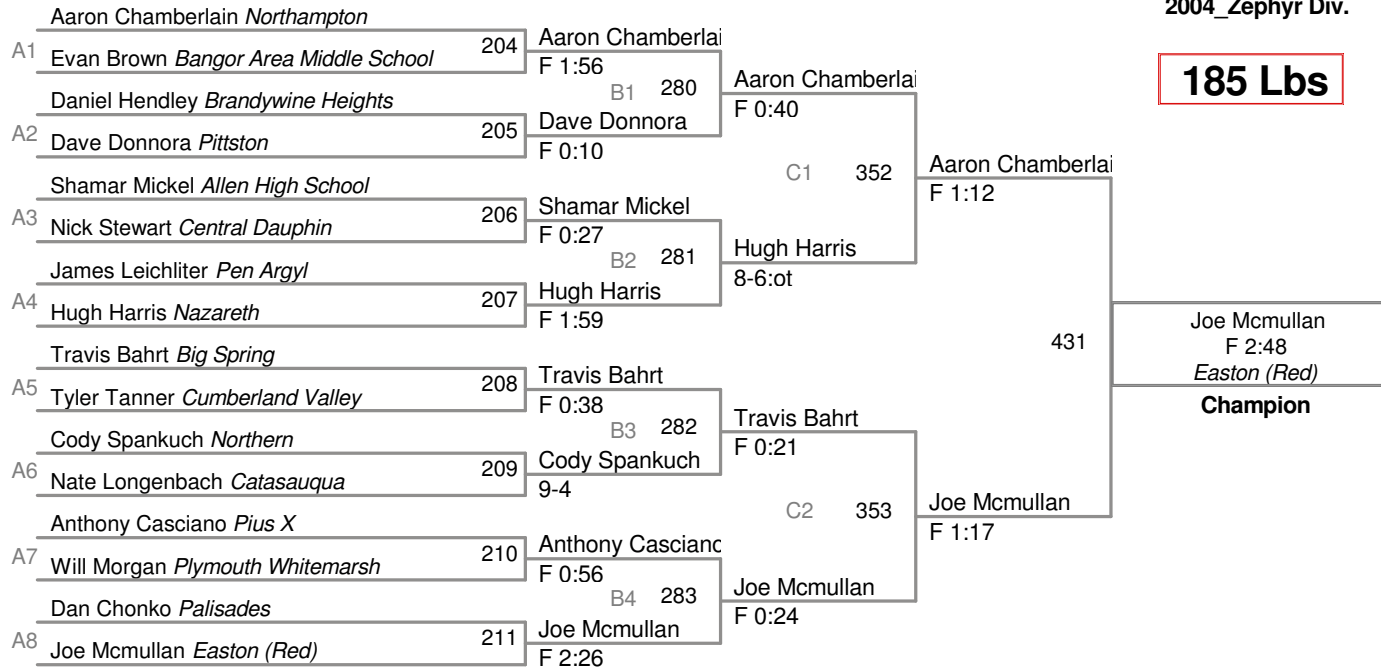

2004_Zephyr Div.

145 Lbs

2004_Zephyr Div.

155 Lbs

2004_Zephyr Div.

165 Lbs

2004_Zephyr Div.

185 Lbs

Joe McMullan
F 2:48
Easton (Red)
Champion

Hugh Harris
5-2
Nazareth
3rd Place

2004_Zephyr Div.

210 Lbs

2004_Zephyr Div.

250 Lbs