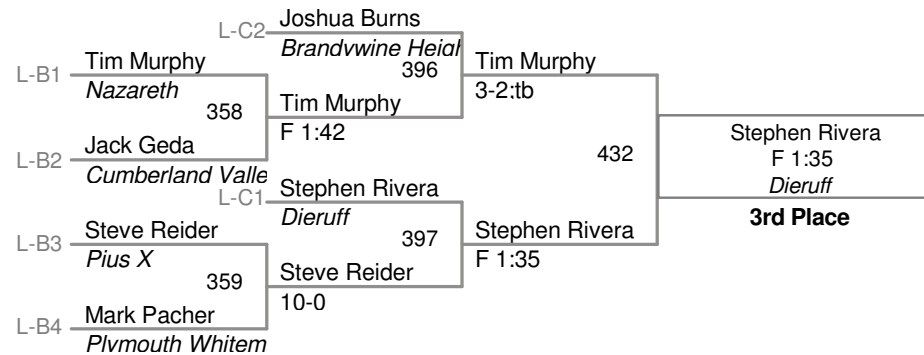

2004_Zephyr Div.

145 Lbs

2004_Zephyr Div.

155 Lbs

2004_Zephyr Div.

165 Lbs

2004_Zephyr Div.

185 Lbs

Joe McMullan
F 2:48
Easton (Red)
Champion

Hugh Harris
5-2
Nazareth
3rd Place

2004_Zephyr Div.

210 Lbs

2004_Zephyr Div.

250 Lbs