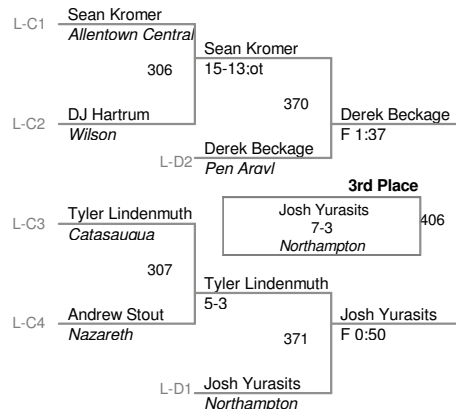

Plc	Points	Team
1	259.0	Easton (Red)
2	183.0	Northampton
3	152.0	Cumberland Valley
4	141.5	Nazareth
5	133.5	Central Dauphin
6	88.0	LIBERTY HIGH SCHOOL
7	74.0	Big Spring
8	64.0	Palisades
9	61.0	Northern
10	56.0	Freedom
10	56.0	Wilson
12	50.0	Brandywine Heights
13	43.0	Pen Argyl
14	40.0	Allentown Central Catholic
15	39.0	Allen High School
15	39.0	Catasauqua
15	39.0	Whitehall
18	26.0	Dieruff
18	26.0	Stroudsburg
20	19.0	Plymouth Whitemarsh
21	17.0	Bangor Area Middle School
22	15.0	Pius X
23	13.0	Pittston
24	11.0	Easton (White)
25	8.0	Southern Lehigh
26		Salisbury Middle School

2004_Zephyr Div.

75 Lbs

2004_Zephyr Div.

80 Lbs

2004_Zephyr Div.

85 Lbs

2004_Zephyr Div.

90 Lbs

2004_Zephyr Div.

95 Lbs

2004_Zephyr Div.

100 Lbs

2004_Zephyr Div.

105 Lbs

2004_Zephyr Div.

110 Lbs