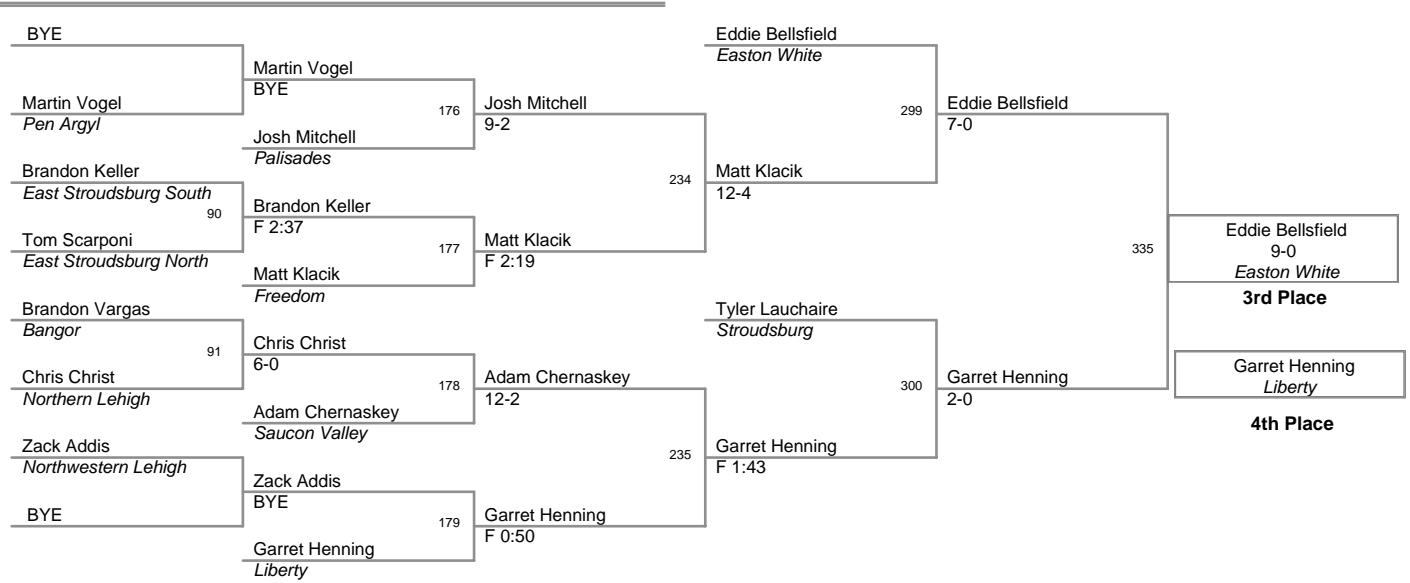

2004 Slatebelt Showdown

Top Team Scores (top scorer)

<u>Plc</u>	<u>Points</u>	<u>Team</u>
1	327.5	Easton Red
2	171	Liberty
3	163	Northwestern Lehigh
4	144	Northern Lehigh
5	138.5	East Stroudsburg South
6	121.5	Freedom
7	89	Pleasant Valley
8	88.5	Saucon Valley
9	77.5	Easton White
10	73.5	Pen Argyl
11	67	Whitehall
12	66.5	Stroudsburg
13	54	Palisades
14	35.5	Bangor
15	27	East Stroudsburg North
16	20	Wyoming Valley West
17	14	Pocono Mtn. West