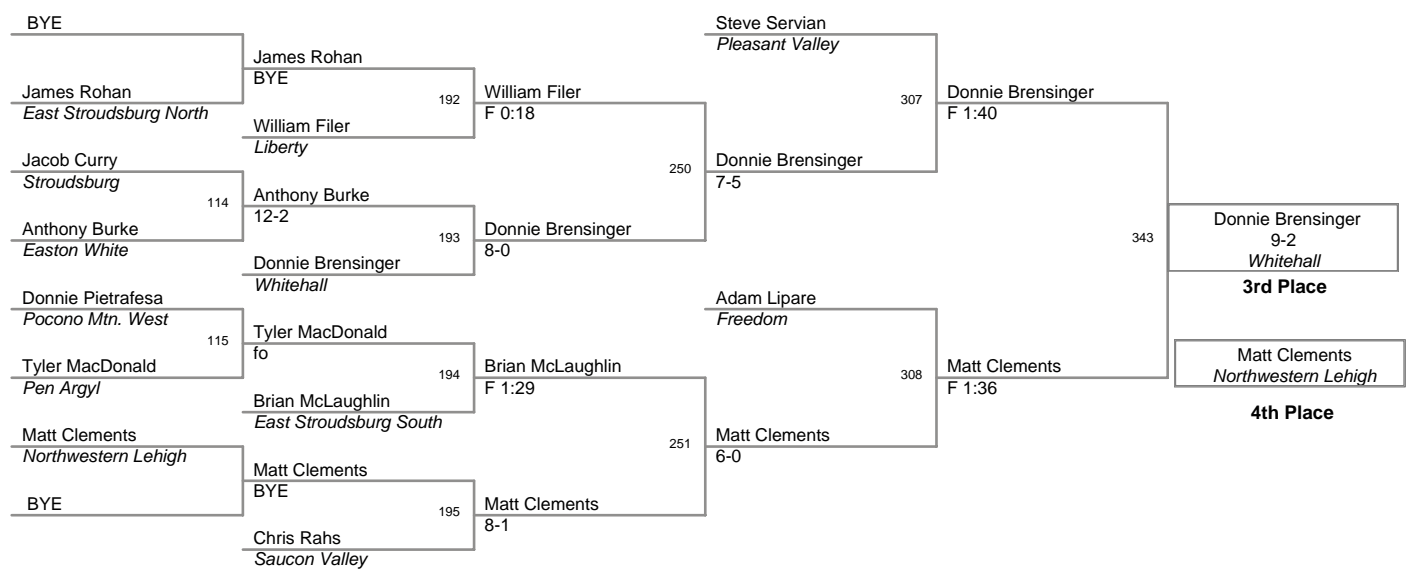

2004 Slatebelt Showdown

Top Team Scores (top scorer)

<u>Plc</u>	<u>Points</u>	<u>Team</u>
1	327.5	Easton Red
2	171	Liberty
3	163	Northwestern Lehigh
4	144	Northern Lehigh
5	138.5	East Stroudsburg South
6	121.5	Freedom
7	89	Pleasant Valley
8	88.5	Saucon Valley
9	77.5	Easton White
10	73.5	Pen Argyl
11	67	Whitehall
12	66.5	Stroudsburg
13	54	Palisades
14	35.5	Bangor
15	27	East Stroudsburg North
16	20	Wyoming Valley West
17	14	Pocono Mtn. West