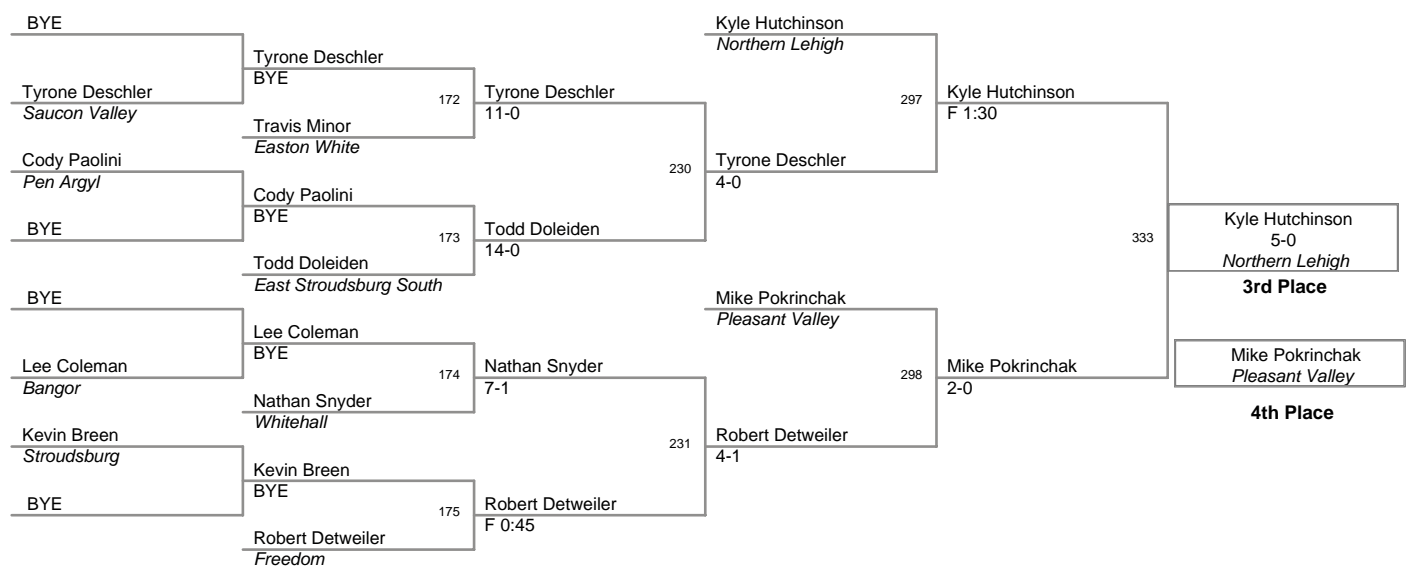

2004 Slatebelt Showdown

Top Team Scores (top scorer)

<u>Plc</u>	<u>Points</u>	<u>Team</u>
1	327.5	Easton Red
2	171	Liberty
3	163	Northwestern Lehigh
4	144	Northern Lehigh
5	138.5	East Stroudsburg South
6	121.5	Freedom
7	89	Pleasant Valley
8	88.5	Saucon Valley
9	77.5	Easton White
10	73.5	Pen Argyl
11	67	Whitehall
12	66.5	Stroudsburg
13	54	Palisades
14	35.5	Bangor
15	27	East Stroudsburg North
16	20	Wyoming Valley West
17	14	Pocono Mtn. West