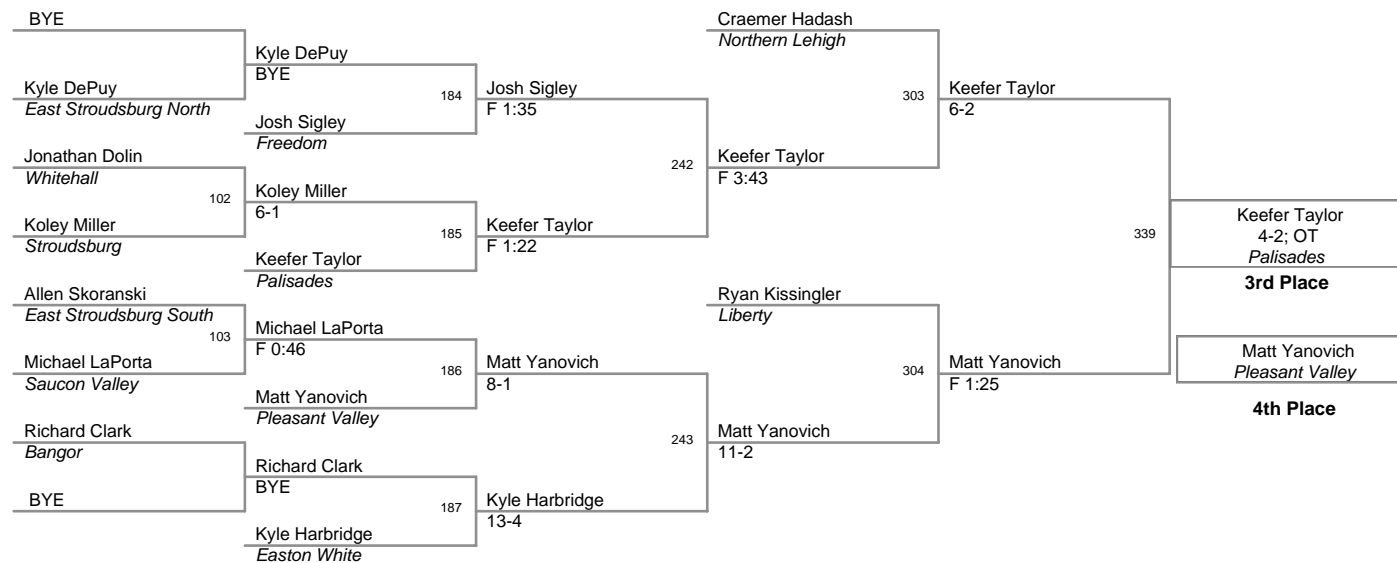

2004 Slatebelt Showdown

Top Team Scores (top scorer)

<u>Plc</u>	<u>Points</u>	<u>Team</u>
1	327.5	Easton Red
2	171	Liberty
3	163	Northwestern Lehigh
4	144	Northern Lehigh
5	138.5	East Stroudsburg South
6	121.5	Freedom
7	89	Pleasant Valley
8	88.5	Saucon Valley
9	77.5	Easton White
10	73.5	Pen Argyl
11	67	Whitehall
12	66.5	Stroudsburg
13	54	Palisades
14	35.5	Bangor
15	27	East Stroudsburg North
16	20	Wyoming Valley West
17	14	Pocono Mtn. West