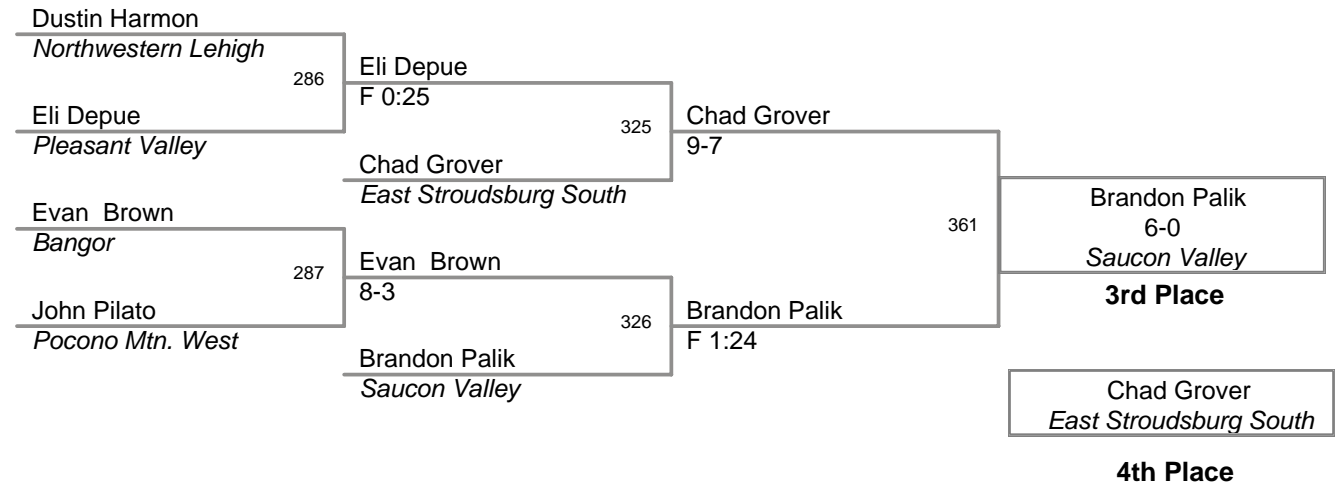

Jr High

185 Lbs