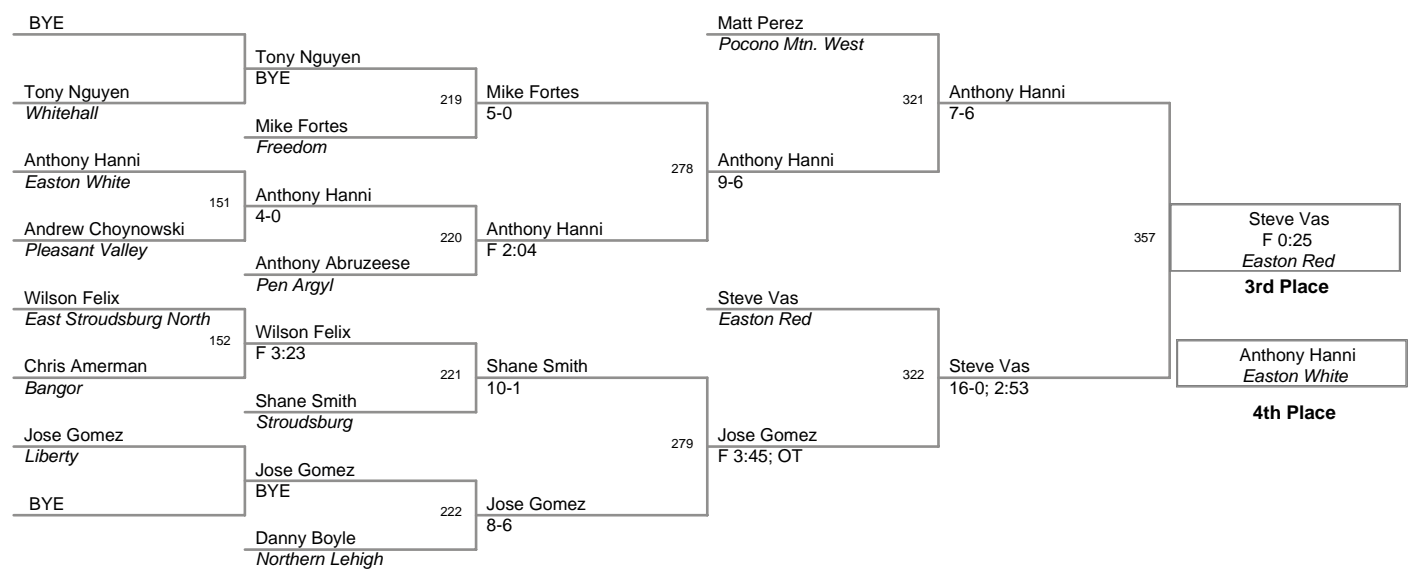

2004 Slatebelt Showdown

Top Team Scores (top scorer)

<u>Plc</u>	<u>Points</u>	<u>Team</u>
1	327.5	Easton Red
2	171	Liberty
3	163	Northwestern Lehigh
4	144	Northern Lehigh
5	138.5	East Stroudsburg South
6	121.5	Freedom
7	89	Pleasant Valley
8	88.5	Saucon Valley
9	77.5	Easton White
10	73.5	Pen Argyl
11	67	Whitehall
12	66.5	Stroudsburg
13	54	Palisades
14	35.5	Bangor
15	27	East Stroudsburg North
16	20	Wyoming Valley West
17	14	Pocono Mtn. West

110 Lbs

115 Lbs

130 Lbs

165 Lbs

Jr High

185 Lbs

Jr High

210 Lbs