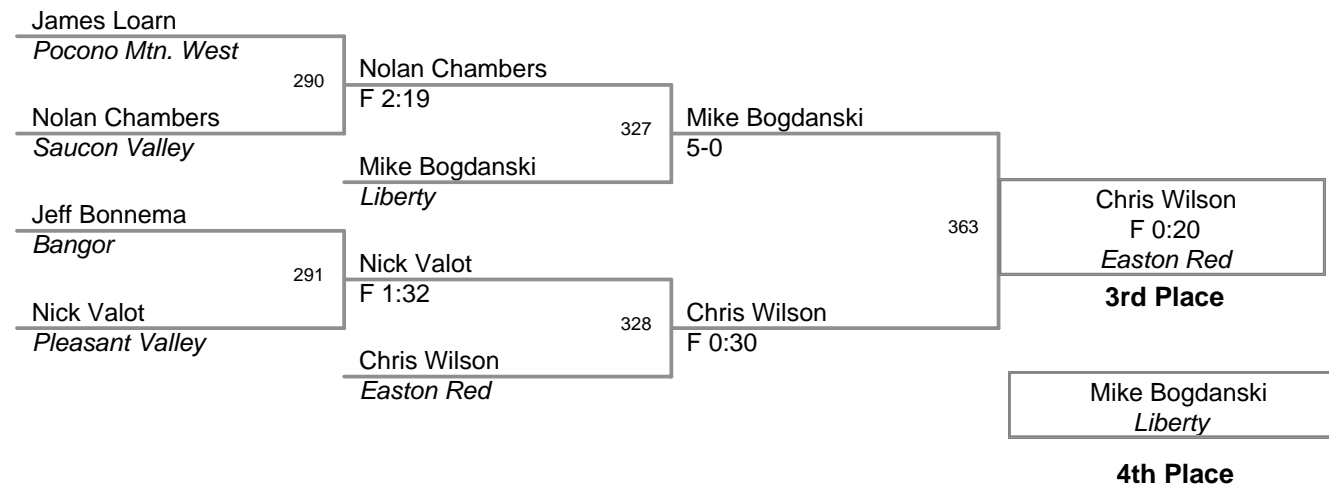

2004 Slatebelt Showdown

Top Team Scores (top scorer)

<u>Plc</u>	<u>Points</u>	<u>Team</u>
1	327.5	Easton Red
2	171	Liberty
3	163	Northwestern Lehigh
4	144	Northern Lehigh
5	138.5	East Stroudsburg South
6	121.5	Freedom
7	89	Pleasant Valley
8	88.5	Saucon Valley
9	77.5	Easton White
10	73.5	Pen Argyl
11	67	Whitehall
12	66.5	Stroudsburg
13	54	Palisades
14	35.5	Bangor
15	27	East Stroudsburg North
16	20	Wyoming Valley West
17	14	Pocono Mtn. West

110 Lbs

115 Lbs

130 Lbs

165 Lbs

Jr High

185 Lbs

Jr High

210 Lbs