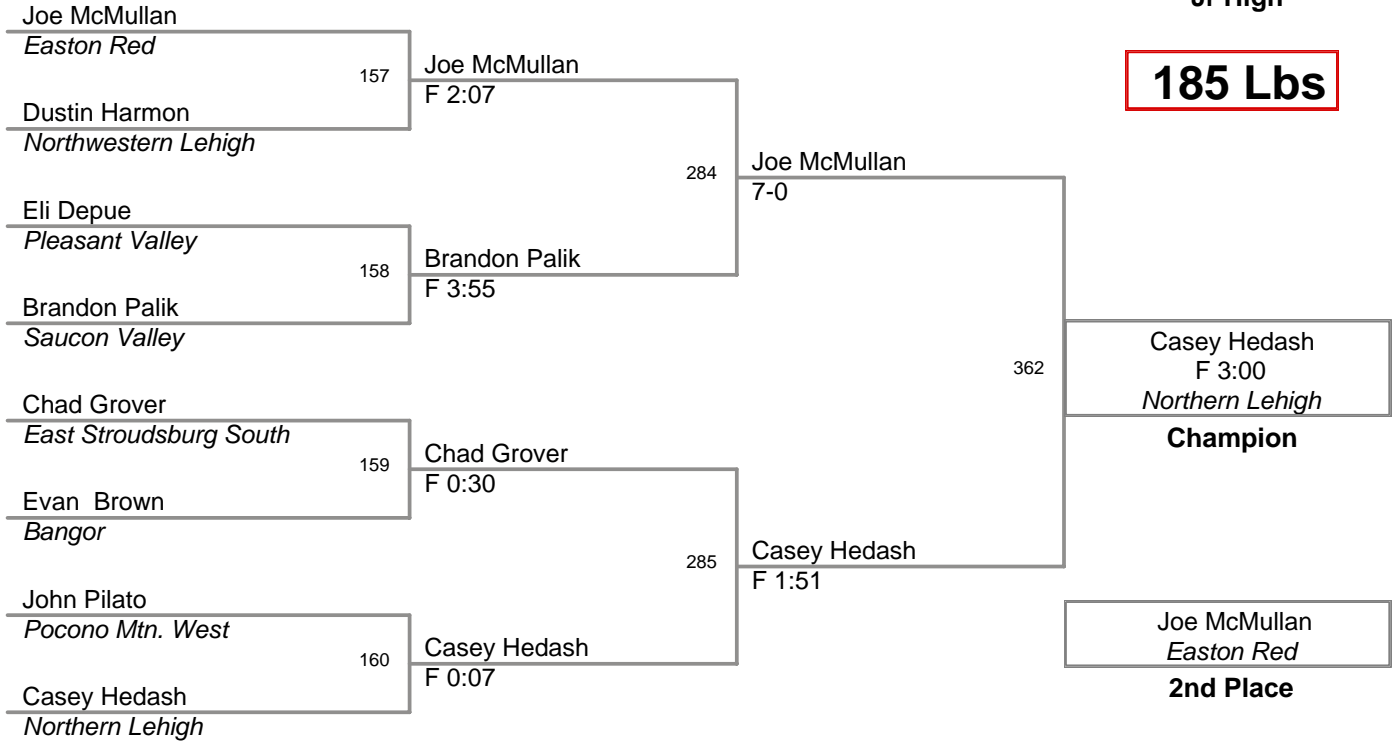

2004 Slatebelt Showdown

Top Team Scores (top scorer)

<u>Plc</u>	<u>Points</u>	<u>Team</u>
1	327.5	Easton Red
2	171	Liberty
3	163	Northwestern Lehigh
4	144	Northern Lehigh
5	138.5	East Stroudsburg South
6	121.5	Freedom
7	89	Pleasant Valley
8	88.5	Saucon Valley
9	77.5	Easton White
10	73.5	Pen Argyl
11	67	Whitehall
12	66.5	Stroudsburg
13	54	Palisades
14	35.5	Bangor
15	27	East Stroudsburg North
16	20	Wyoming Valley West
17	14	Pocono Mtn. West

110 Lbs

115 Lbs

130 Lbs

165 Lbs

Jr High

185 Lbs

Jr High

210 Lbs