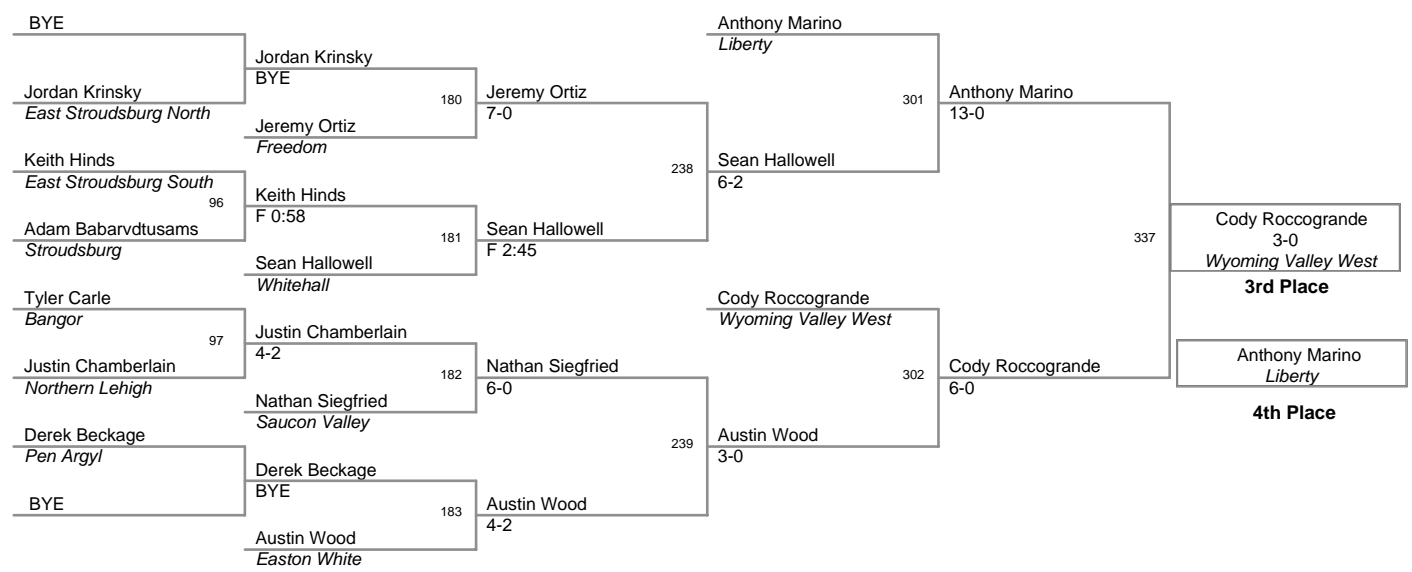

2004 Slatebelt Showdown

Top Team Scores (top scorer)

<u>Plc</u>	<u>Points</u>	<u>Team</u>
1	327.5	Easton Red
2	171	Liberty
3	163	Northwestern Lehigh
4	144	Northern Lehigh
5	138.5	East Stroudsburg South
6	121.5	Freedom
7	89	Pleasant Valley
8	88.5	Saucon Valley
9	77.5	Easton White
10	73.5	Pen Argyl
11	67	Whitehall
12	66.5	Stroudsburg
13	54	Palisades
14	35.5	Bangor
15	27	East Stroudsburg North
16	20	Wyoming Valley West
17	14	Pocono Mtn. West

110 Lbs

115 Lbs

130 Lbs

165 Lbs

Jr High

185 Lbs

Jr High

210 Lbs