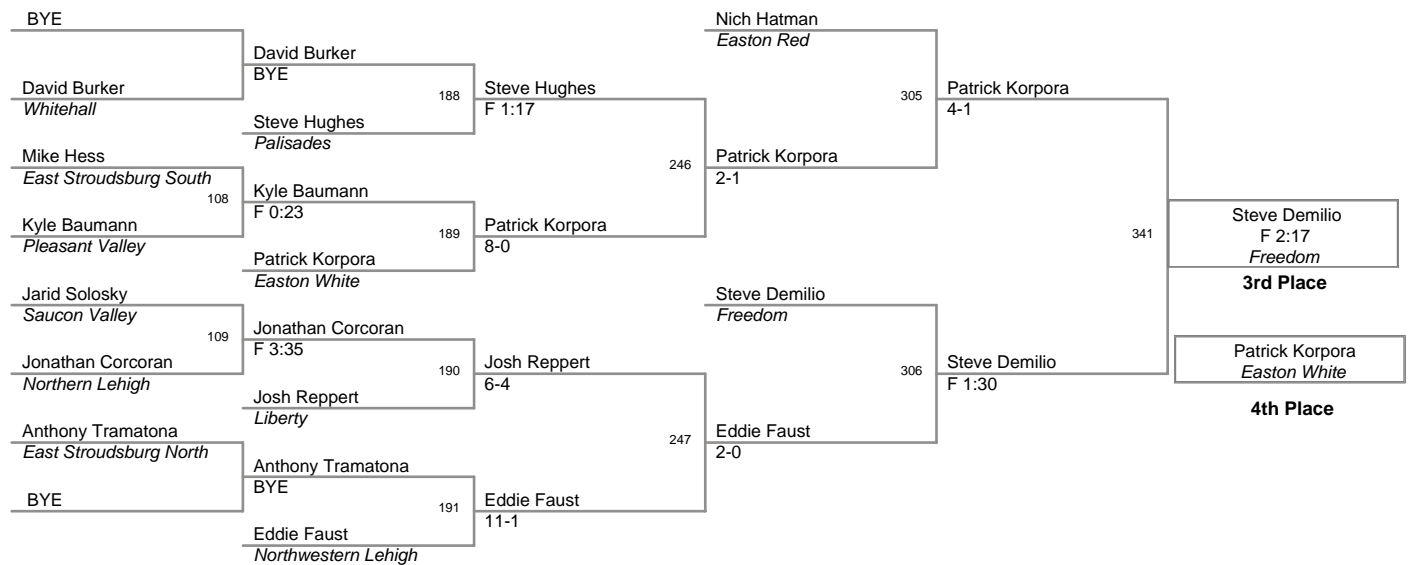

2004 Slatebelt Showdown

Top Team Scores (top scorer)

<u>Plc</u>	<u>Points</u>	<u>Team</u>
1	327.5	Easton Red
2	171	Liberty
3	163	Northwestern Lehigh
4	144	Northern Lehigh
5	138.5	East Stroudsburg South
6	121.5	Freedom
7	89	Pleasant Valley
8	88.5	Saucon Valley
9	77.5	Easton White
10	73.5	Pen Argyl
11	67	Whitehall
12	66.5	Stroudsburg
13	54	Palisades
14	35.5	Bangor
15	27	East Stroudsburg North
16	20	Wyoming Valley West
17	14	Pocono Mtn. West