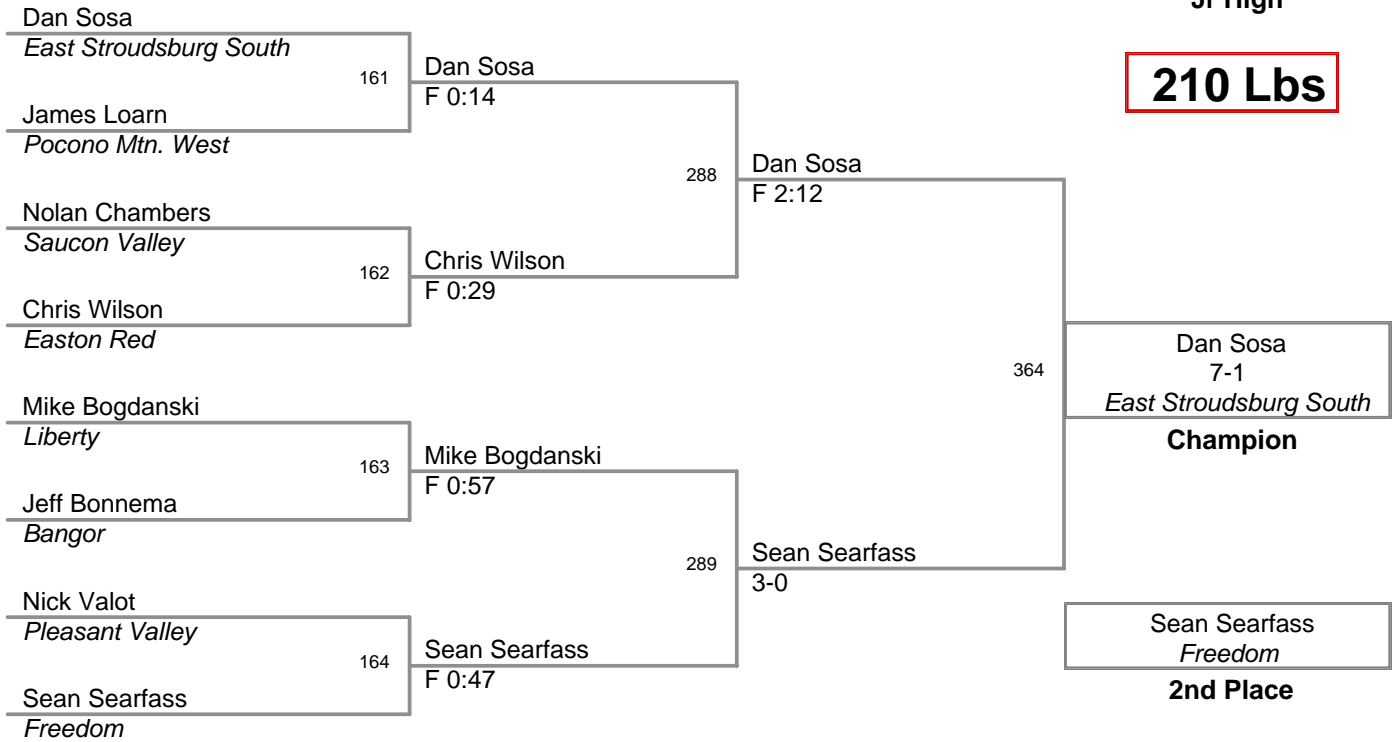

2004 Slatebelt Showdown

Top Team Scores (top scorer)

<u>Plc</u>	<u>Points</u>	<u>Team</u>
1	327.5	Easton Red
2	171	Liberty
3	163	Northwestern Lehigh
4	144	Northern Lehigh
5	138.5	East Stroudsburg South
6	121.5	Freedom
7	89	Pleasant Valley
8	88.5	Saucon Valley
9	77.5	Easton White
10	73.5	Pen Argyl
11	67	Whitehall
12	66.5	Stroudsburg
13	54	Palisades
14	35.5	Bangor
15	27	East Stroudsburg North
16	20	Wyoming Valley West
17	14	Pocono Mtn. West

110 Lbs

115 Lbs

130 Lbs

165 Lbs

Jr High

185 Lbs

Jr High

210 Lbs